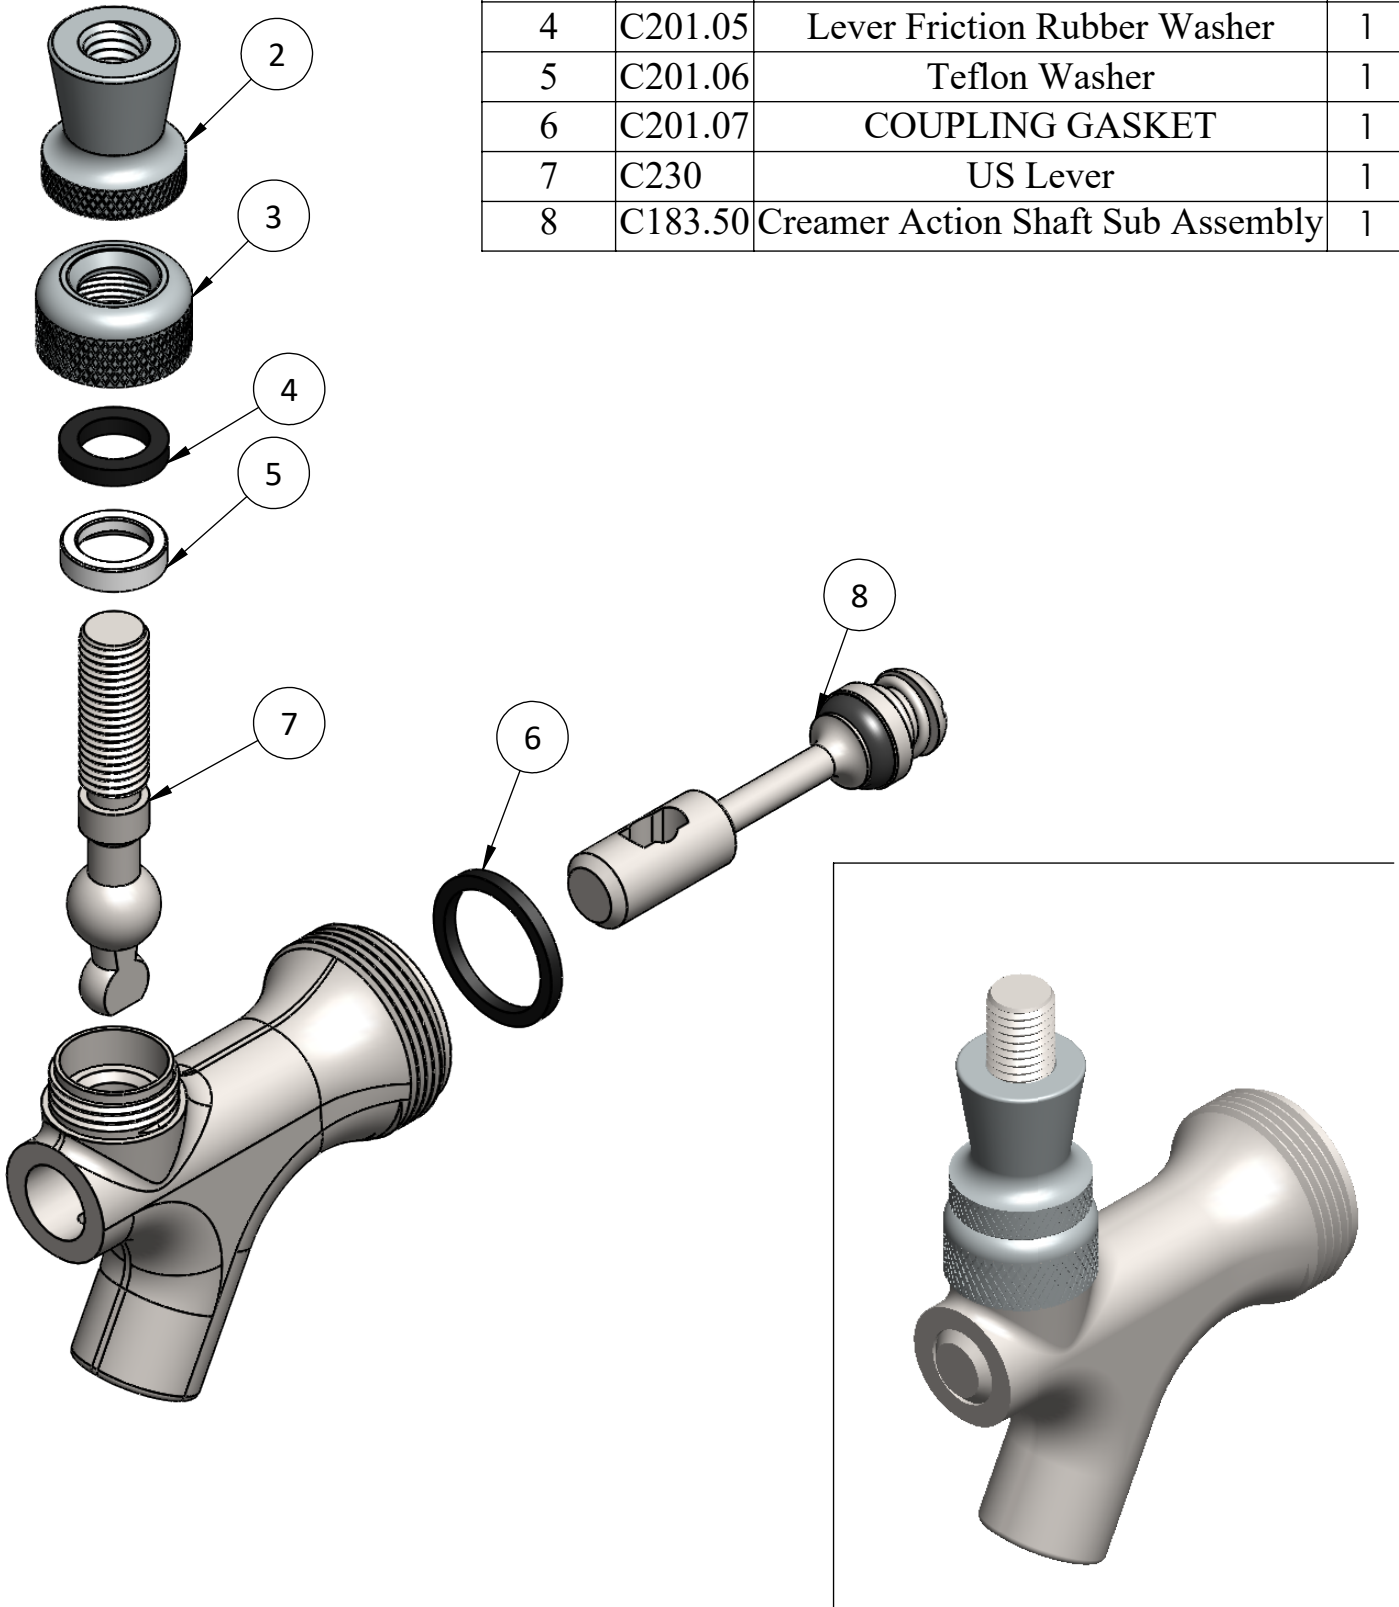

ItemNo.	Part No.	Part Name	Qty.
1	C203.01	Standard Tap Body	1
2	C201.03	Collar Nut	1
3	C201.04	BONNET	1
4	C201.05	Lever Friction Rubber Washer	1
5	C201.06	Teflon Washer	1
6	C201.07	COUPLING GASKET	1
7	C230	US Lever	1
8	C183.50	Creamer Action Shaft Sub Assembly	1