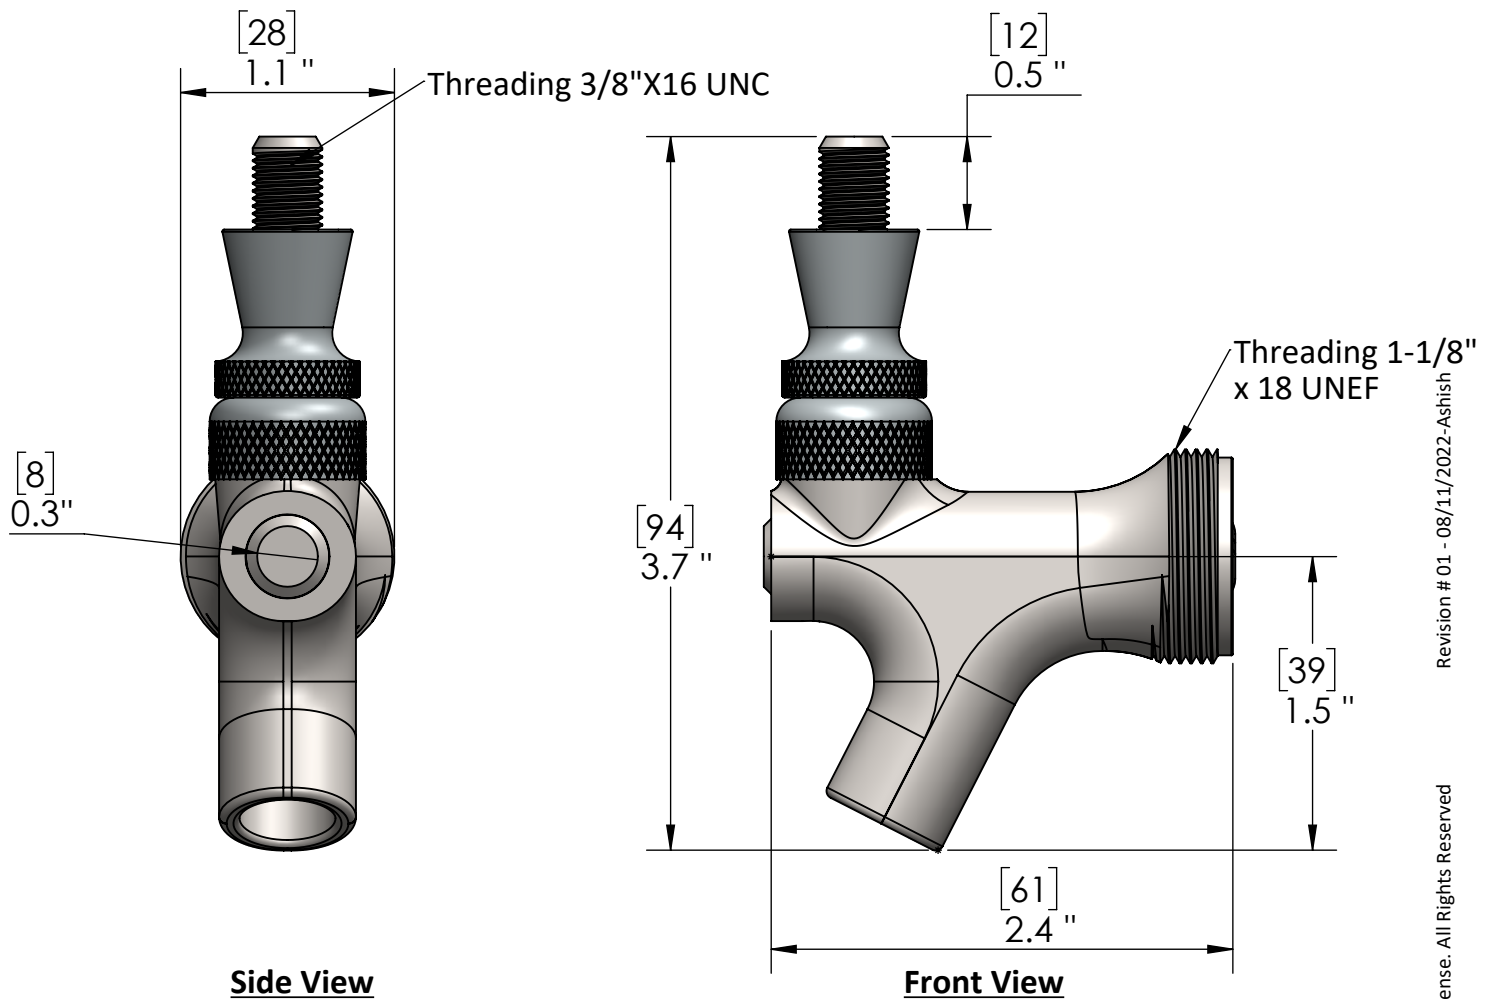

Features & Benefits:

- Made of High Quality Stainless for Durability and Reliability
- 100% Stainless Steel Contact with Beer to Serve Better Tasting
- Standard threading compatible with most branded tap handles
- Designed to dispense a wide variety of beer styles.

C283

SS Polished

Product Dimensions:

Revision # 01 - 08/11/2022-Ashish

Copyright © 2017 Krome Dispense. All Rights Reserved

Options Available:

Part No	Body Material	Finish	Lever Material	Lever Thread
C283	SS 304	SS Polished	SS 304	3/8" X 16 UNC
C183	Brass	Chrome Plated	SS 304	3/8" X 16 UNC
C201	Brass	Polished Chrome	Brass	3/8" X 16 UNC
C202	Brass	Polished Chrome	SS 304	3/8" X 16 UNC
C203	SS 304	SS Polished	SS 304	3/8" X 16 UNC
C206	Brass	Vibrant Gold Finish	SS 304	3/8" X 16 UNC
C256	SS 304	Vibrant Gold Finish	SS 304	3/8" X 16 UNC