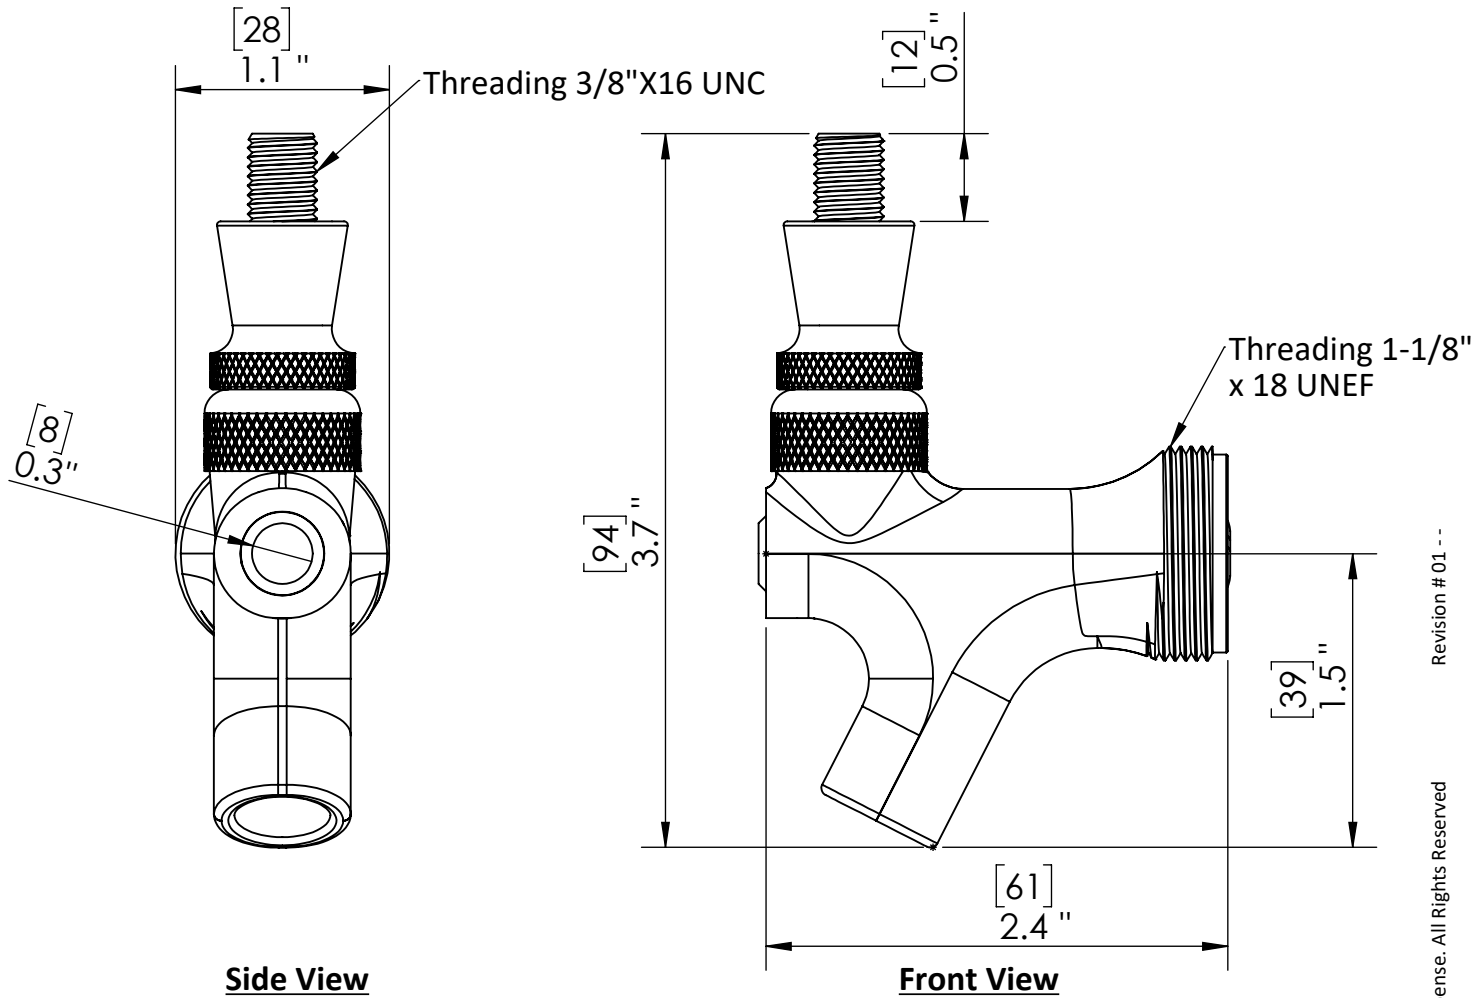

Features & Benefits:

- Made of High Quality Stainless for Durability and Reliability
- 100% Stainless Steel Contact with Beer to Serve Better Tasting
- Standard threading compatible with most branded tap handles
- Designed to dispense a wide variety of beer styles.

C283

SS Polished

Warranty: Two Years Limited

Product Dimensions:

Options Available:

Part No	Body Material	Finish	Lever Material	Lever Thread
C283	SS 304	SS Polished	SS 304	3/8" X 16 UNC
C183	Brass	Chrome Plated	SS 304	3/8" X 16 UNC
C201	Brass	Polished Chrome	Brass	3/8" X 16 UNC
C202	Brass	Polished Chrome	SS 304	3/8" X 16 UNC
C203	SS 304	SS Polished	SS 304	3/8" X 16 UNC
C206	Brass	Vibrant Gold Finish	SS 304	3/8" X 16 UNC
C256	SS 304	Vibrant Gold Finish	SS 304	3/8" X 16 UNC