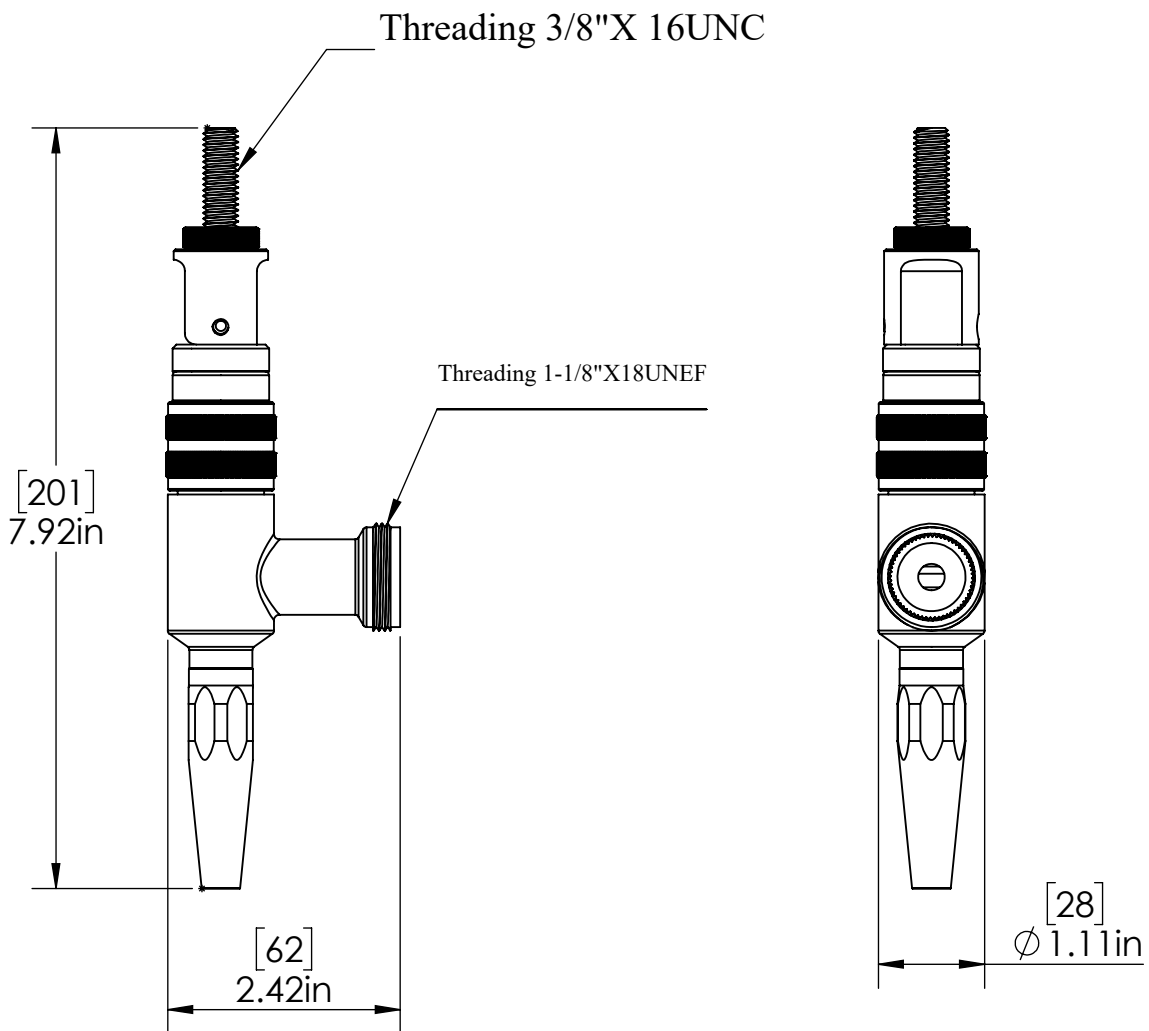

- Made of High Quality Stainless Steel for Durability & Reliability
- Faucet you need to pour the perfect nitrogen stout
- Mirror Polish Finish
- Remove restrictor disc to use for any beer

C3074

Polished Chrome

Options Available:-

Part No	Part Name	Finish
C257	Stout / ALE Faucet	Chrome Plated
C457	Stout / ALE Faucet	Vibrant Gold Finish

Product Dimensions:-

Revision # 01 - 29/01/2018-KS

Copyright © 2017 Krome Dispense. All Rights Reserved