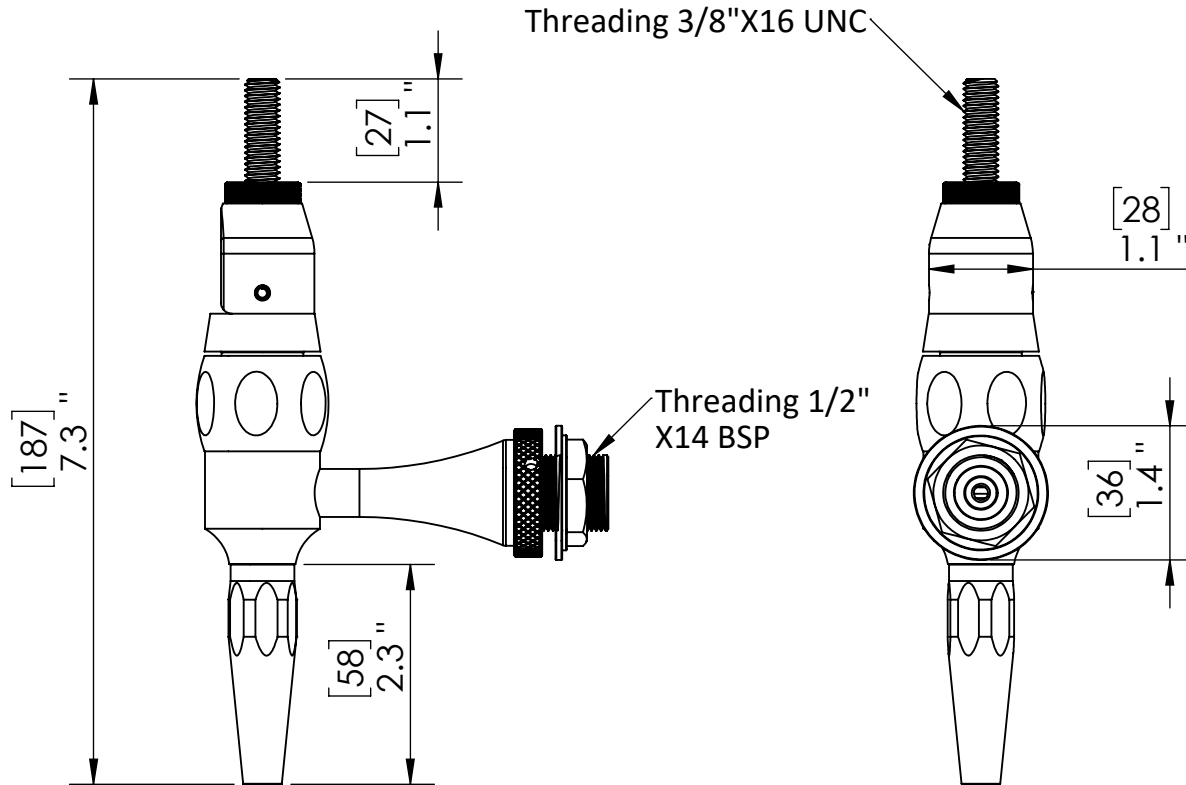

**Features & Benefits:**

- Pull forward and push back functionality for the perfect nitro pour
- Stainless Steel Stout Faucet - Nitrogen Draught Faucet
- Stout st.steel tap 1/2" + JG 5/16
- Polish Chrome Finish

**C3076**

**Polished Chrome**

**Warranty:** Two Years Limited

**PRODUCT DIMENSIONS:**

**OPTION AVAILABLE:**

Part Number	Material	Finish	John Guest Fitting
C3072	SS	Polished Chrome	No
C3073	SS	PVD Gold Finish	No
C3075	SS	SS Polish	3/16"