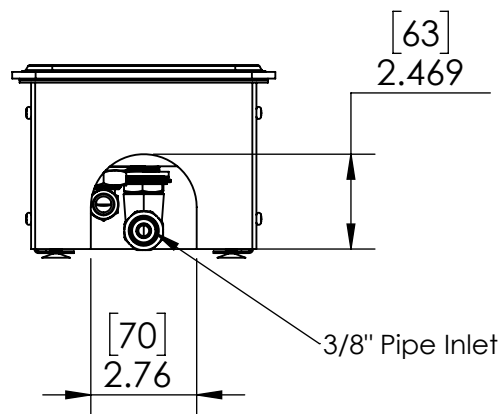

Side View

Copyright © 2017 Krome Dispense. All Rights Reserved Revision # 02

US & Canada :- +1-678 666 2001

Asia:- +91-9814203010

Krome Dispense reserves the right to make revisions to product specifications without any notice

For most updated specification sheet , go to www.kromedispense.com