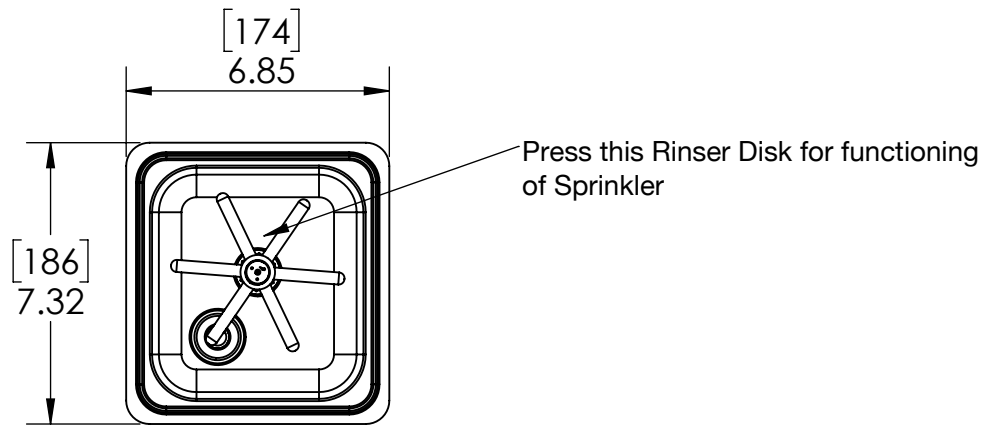

- Fabricated from Stainless Steel for Durability & Reliability
- Adaptable to most any espresso bar
- Square in shape, with built in water and drain connections

C334

Brushed Stainless

NSF Certified
(Rinser Only)

Options Available

Part No	No. of Faucets	Finish	Style
C335	7" L X 7" W	Brushed Stainless	Flush Mount
C662	10" L x 6" W	Brushed Stainless	Counter Top
C895	10" L x 6" W	Brushed Stainless	Flush Mount

Product Dimensions:-