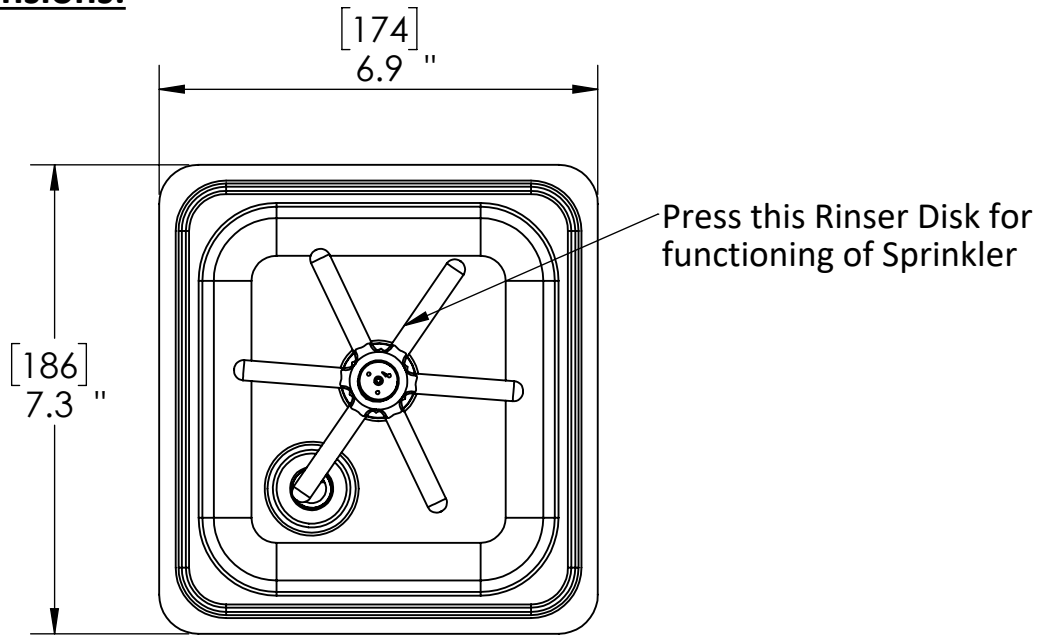

Features & Benefits:

- Fabricated from Stainless Steel for Durability & Reliability
- Adaptable to most any espresso bar
- Square in shape, with built in water and drain connections

C334

Brushed Stainless

Product Dimensions:

Top View

Side View

Revision # 03 - 19/07/2019-Ashish

Copyright © 2017 Krome Dispense. All Rights Reserved

Options Available:

Part No	No. of Faucets	Finish	Style
C335	7" L X 7" W	Brushed Stainless	Flush Mount
C662	10" L x 6" W	Brushed Stainless	Counter Top
C895	10" L x 6" W	Brushed Stainless	Flush Mount