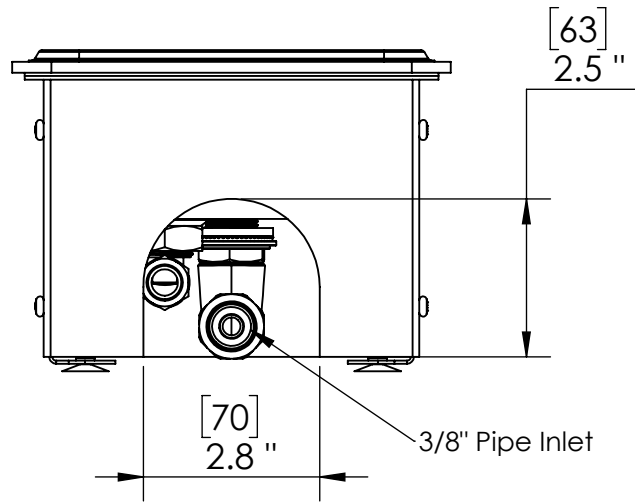

Product Dimensions:

Top View

Side View

Revision # 03 - 19/07/2019-Ashish

Copyright © 2017 Krome Dispense. All Rights Reserved

Options Available:

Part No	No. of Faucets	Finish	Style
C335	7" L X 7" W	Brushed Stainless	Flush Mount
C662	10" L x 6" W	Brushed Stainless	Counter Top
C895	10" L x 6" W	Brushed Stainless	Flush Mount