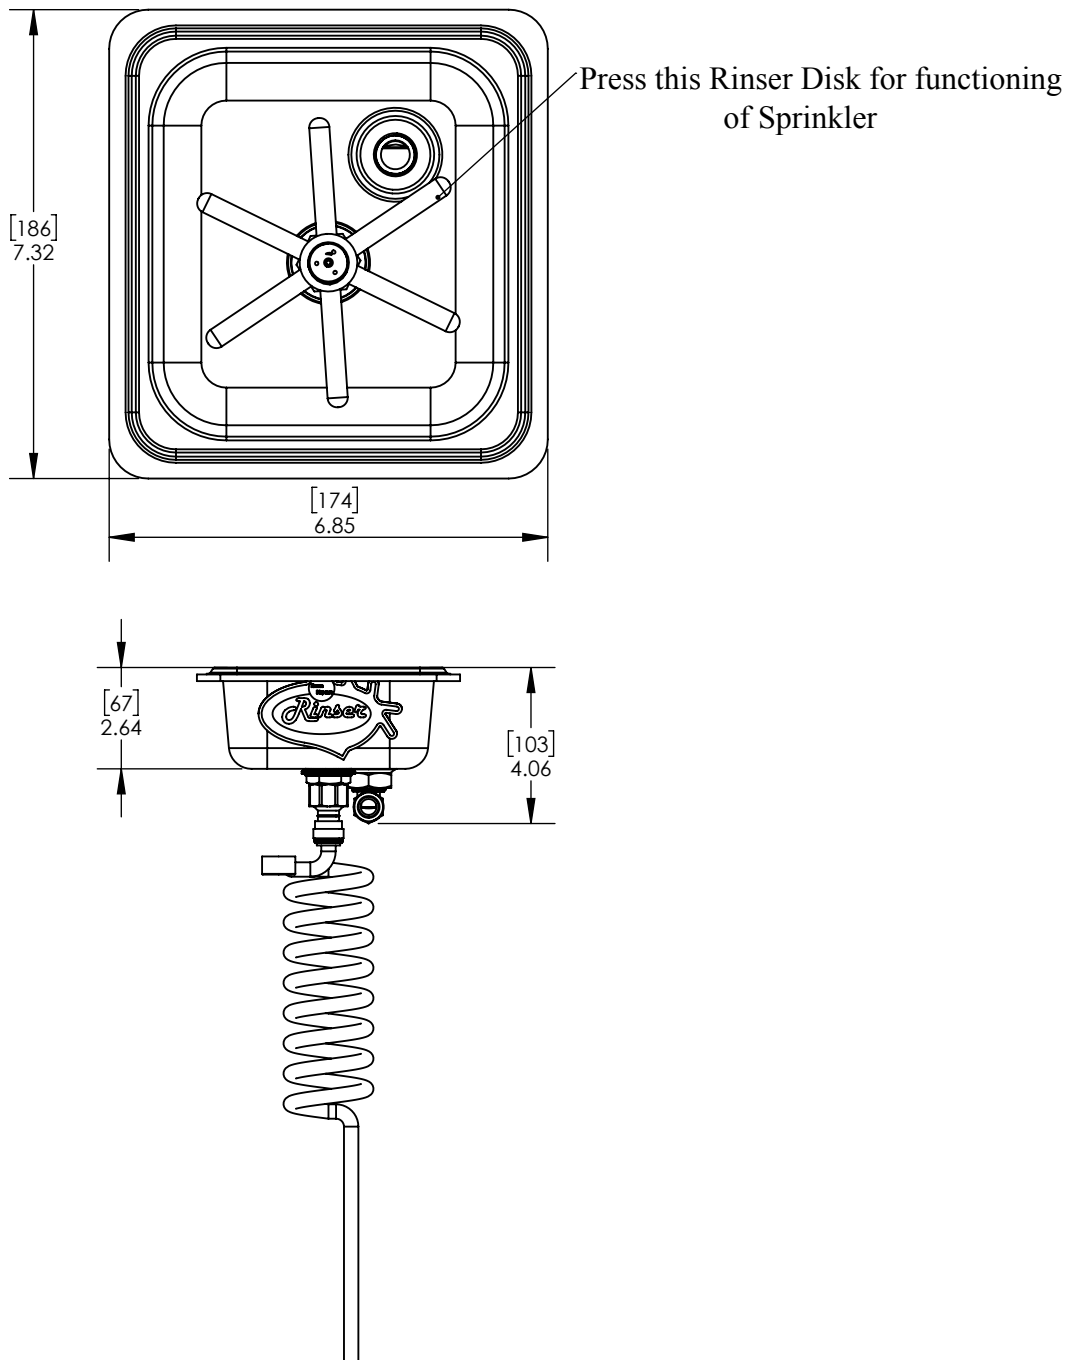

- Fabricated from Stainless Steel for Durability & Reliability
- Adaptable to most any espresso bar
- Square in shape, with built in water and drain connections

C335

Brushed Stainless

NSF Certified
(Rinser Only)

Options Available

Part No	Dimensions	Finish	Style
C334	7" L X 7" W	Brushed Stainless	Counter Top
C662	10" L X 6" W	Brushed Stainless	Counter Top
C895	10" L X 6" W	Brushed Stainless	Flush Mount

Product Dimensions:-