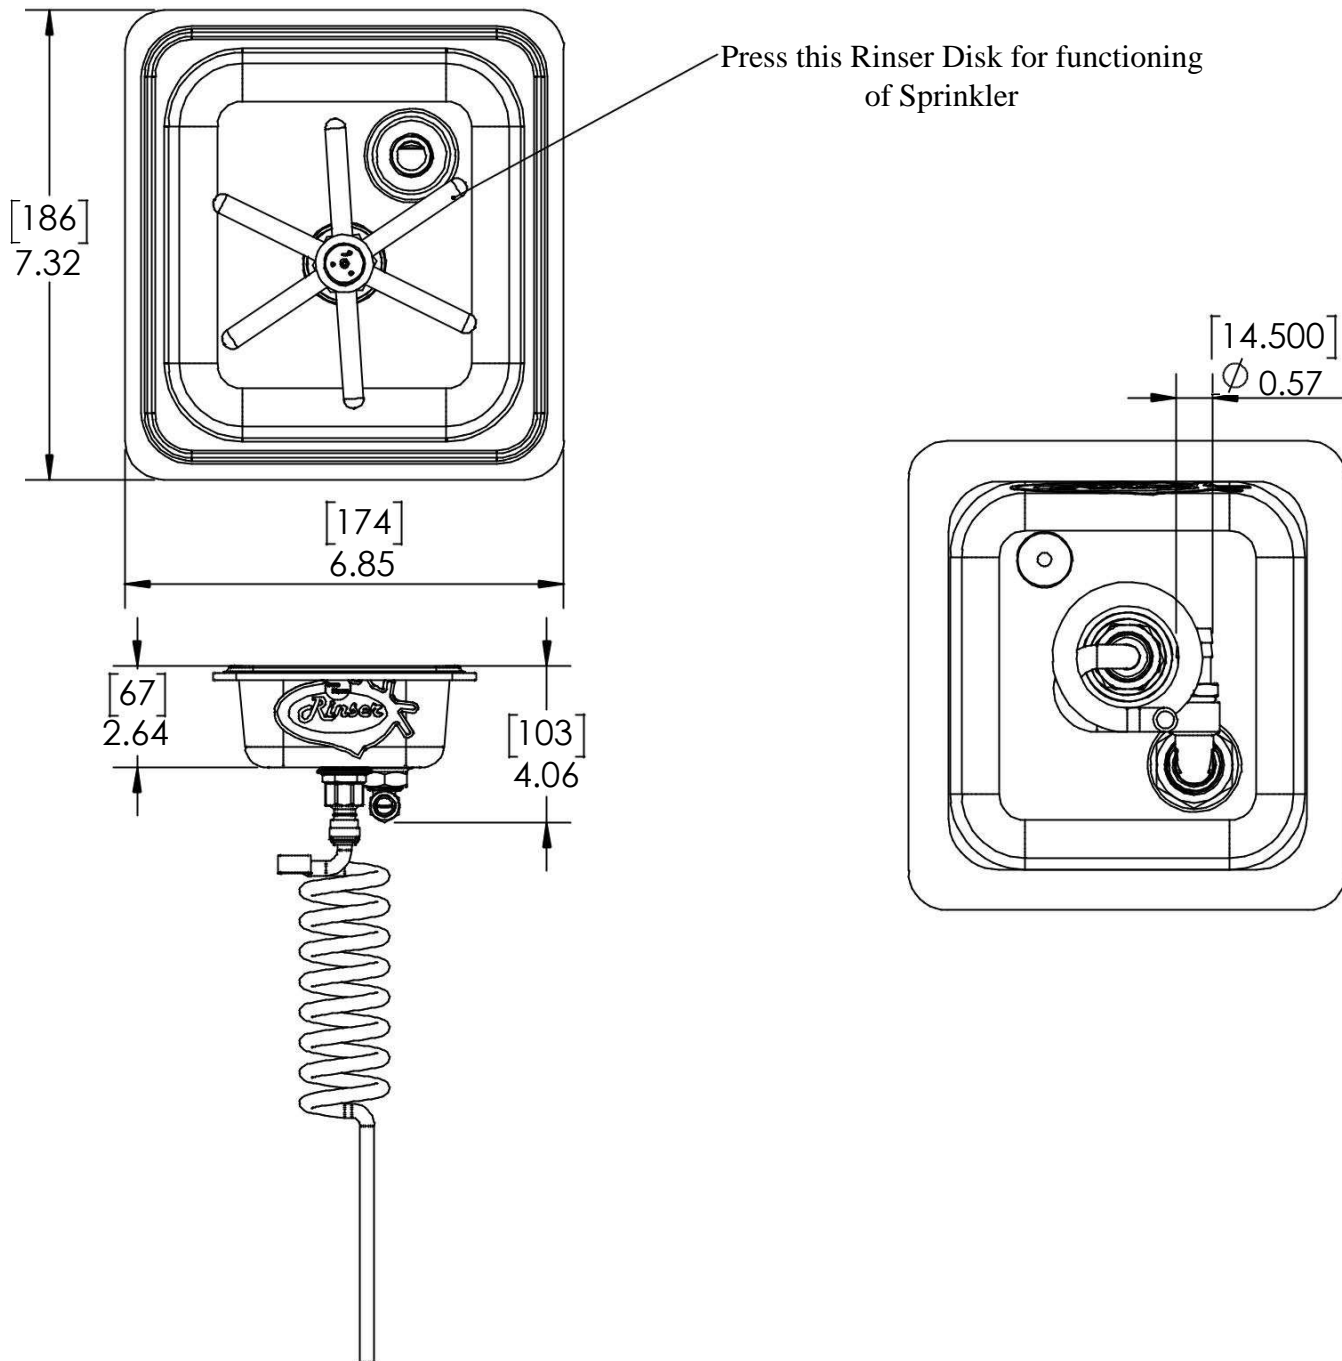

Options Available

Part No	Dimensions	Finish	Style
C334	7" L X 7" W	Brushed Stainless	Counter Top
C662	10" L X 6" W	Brushed Stainless	Counter Top
C895	10" L X 6" W	Brushed Stainless	Flush Mount

Product Dimensions:-

Copyright © 2017 Krome Dispense. All Rights Reserved. Revision # 01 - ...

US & Canada :- +1-678 666 2001

Asia:- +91-9814203010

Krome Dispense reserves the right to make revisions to product specifications without any notice

For most updated specification sheet , go to www.kromedispense.com