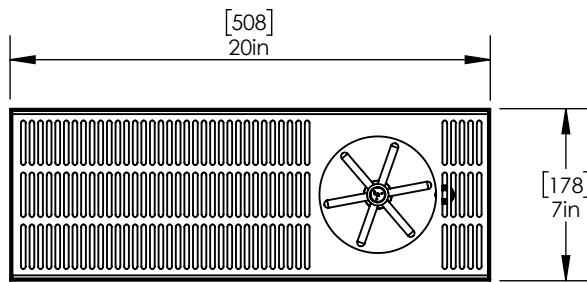

Options Available

Part Number	Dimensions	Finish
C460	24" L x 7" W	Brushed Stainless
C461	30" L x 7" W	Brushed Stainless
C462	36" L X 7" W	Brushed Stainless
C463	45" L X 7" W	Brushed Stainless

Product Dimensions:-

Top View

Front View

Side View