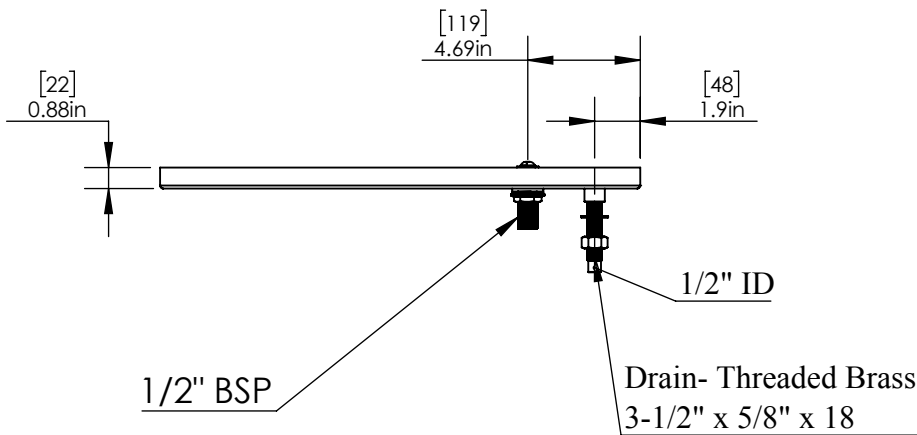

- 100% Stainless Steel Side Spray Glass Rinser Drip Tray Brushed Finish
- Rinse with cold water before pour Wet Glass, Pours better.
- Fabricated from 1.2 mm Stainless Steel for Durability & Reliability
- Removable grill for easy manual cleaning

Options Available

Part Number	Dimensions	Finish
C460	24" L x 7" W	Brushed Stainless
C461	30" L x 7" W	Brushed Stainless
C462	36" L X 7" W	Brushed Stainless
C463	45" L X 7" W	Brushed Stainless

Product Dimensions:-

Top View

Front View

Side View