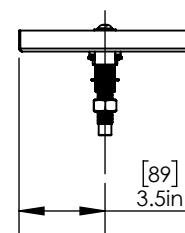

Options Available

Part Number	Dimensions	Finish
C460	24" L x 7" W	Brushed Stainless
C461	30" L x 7" W	Brushed Stainless
C462	36" L X 7" W	Brushed Stainless
C463	45" L X 7" W	Brushed Stainless

Product Dimensions:-

Top View

Front View

Side View