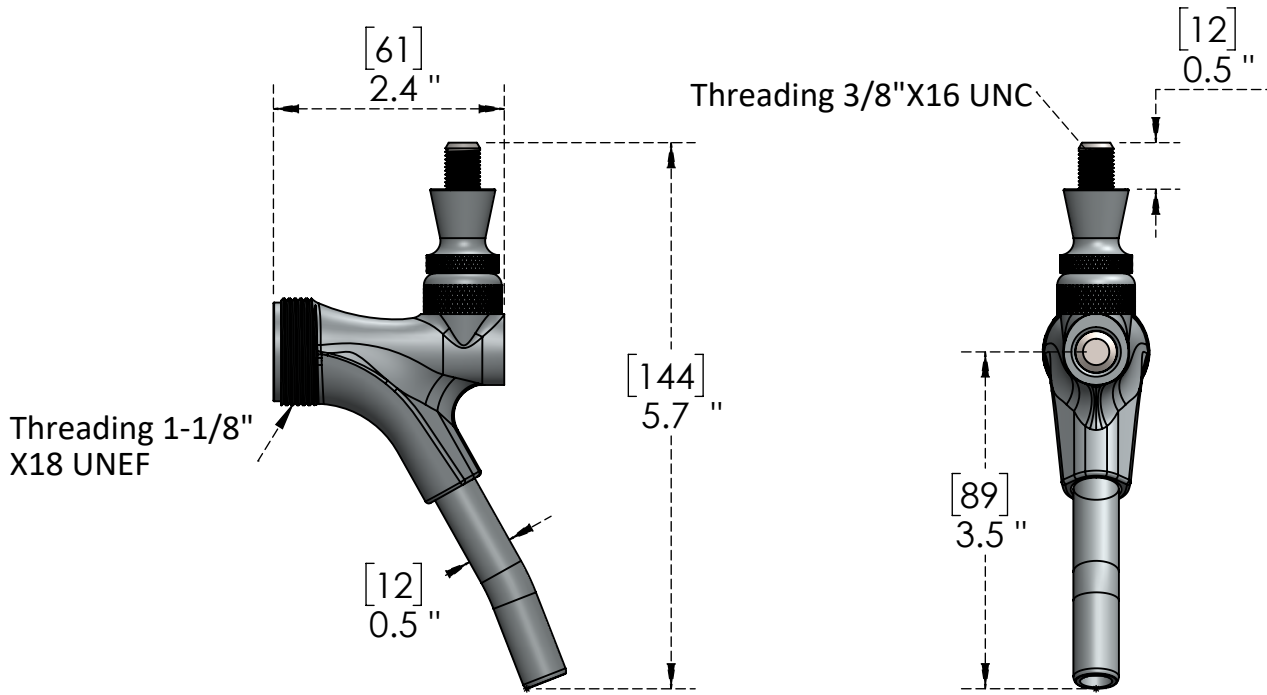

C361

Stainless Steel Polished

Product Dimensions:-

Options Available

Part Number	Body Material	Shaft Material	Finish	Body Thread	Leaver Thread	Leaver Material	Spout Length
C362	SS 304	SS 304	SS Polish	1-1/8"X18 UNEF	3/8"X16 UNC	SS 304	Long
C459	SS 304	SS 304	Vibrant Gold	1-1/8"X18 UNEF	3/8"X16 UNC	SS 304	Long
C361	SS 316	SS 316	SS Polish	1-1/8"X18 UNEF	3/8"X16 UNC	SS 304	Small
C896	SS 316	SS 316	Vibrant Gold	1-1/8"X18 UNEF	3/8"X16 UNC	SS 304	Small