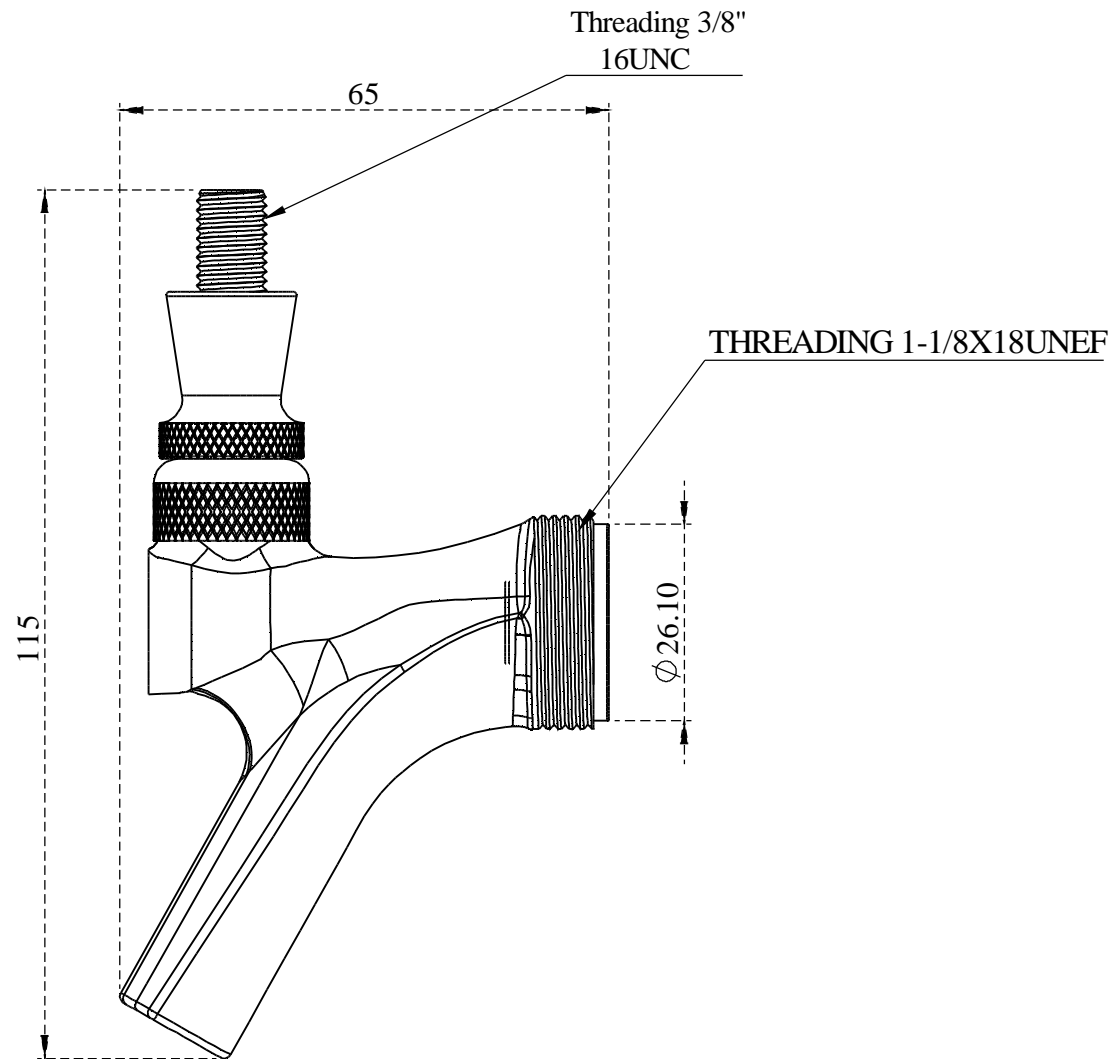

PART NO.-

C362 Line

TITLE-

Edge Tap Long Spout Line Dwg

Note:- Information provided for reference only.

* This document and the information thereon is the property of Krome Dispense Pvt Ltd. & its subsidiaries. Any reproduction in part or as a whole without the written permission of Krome Dispense Pvt Ltd. is prohibited.