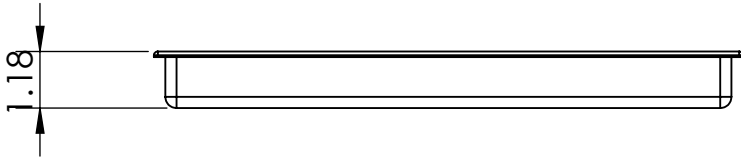

Options Available

Part No	Part Name
C4004	10" x 6" Plastic Drip Tray - Without Drain
C808	12" x 6.5" Plastic Drip Tray - Without Drain

Product Dimensions:-