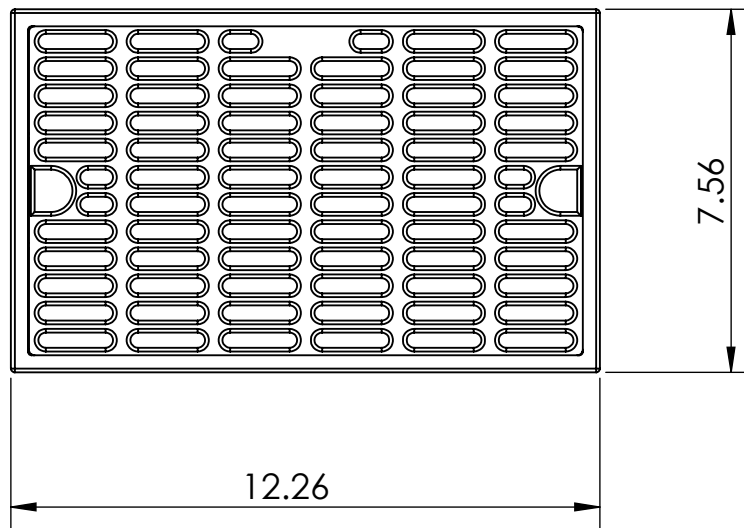

- Made of Black Plastic
- Removable grill for easy manual cleaning

C4005

Options Available

Part No	Part Name
C4004	10" x 6" Plastic Drip Tray - Without Drain
C808	12" x 6.5" Plastic Drip Tray - Without Drain

Product Dimensions:-

US & Canada :- +1-678 666 2001

Asia:- +91-9814203010

Krome Dispense reserves the right to make revisions to product specifications without any notice
For most updated specification sheet , go to www.kromedispense.com