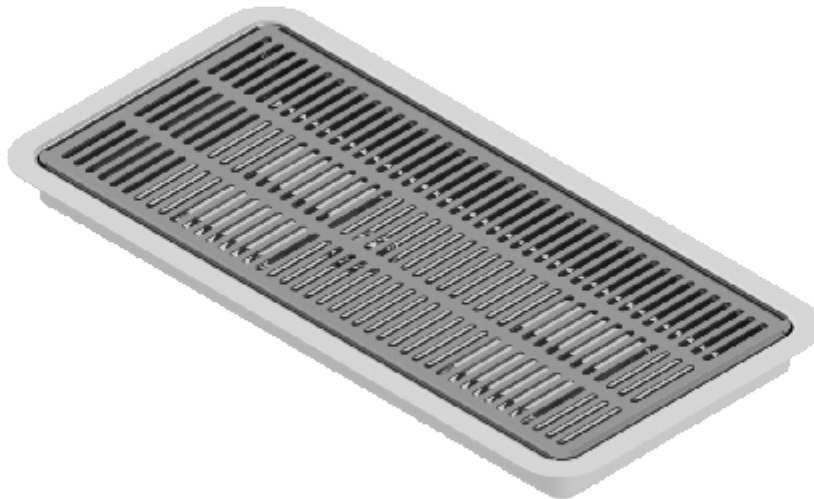

- 100% Stainless Steel Flush Mount Drip Tray Brushed Finish
- Included Center Mounted Solid Brass drain
- Fabricated from 0.8 mm Stainless Steel for Durability & Reliability
- Removable grill for easy manual cleaning

C4007

Brushed Stainless

Options Available:-

| Part No | Dimensions | Finish |
|---------|--------------|-------------------|
| C139 | 12" L x 5" W | Brushed Stainless |

Product Dimensions:-