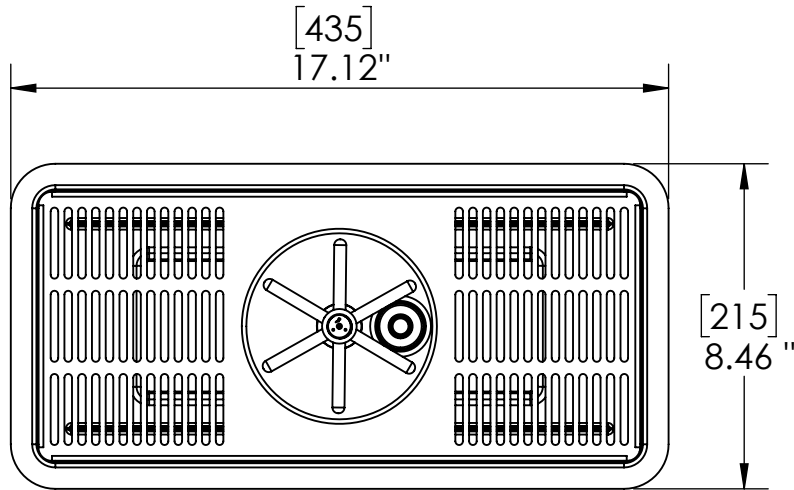

- 100% Stainless Steel Center Spray Glass Rinser Drip Tray SS Polished
- Rinse with cold water before pour Wet Glass, Pours better.
- Included Center Mounted Solid Brass drain
- Fabricated from 0.8 mm Stainless Steel for Durability & Reliability
- Removable grill for easy manual cleaning

Options Available

Part No	Dimesions	Finish	Rinser
C464	8" L x 7" W	Brushed Stainless	Plastic Rinser Disk
C465	10" L x 7" W	Brushed Stainless	Plastic Rinser Disk
C466	15" L x 7" W	Brushed Stainless	Plastic Rinser Disk
C848	16" L x 7" W	Brushed Stainless	Glass Rinser Spray Assembly
C4008	16" L x 7" W	Brushed Stainless	Plastic Rinser Disk
C4003	24" L x 7" W	Brushed Stainless	Plastic Rinser Disk

Product Dimensions:-

Top View

Front View

Side View

US & Canada :- +1-678 666 2001

Asia:- +91-9814203010

Krome Dispense reserves the right to make revisions to product specifications without any notice

For most updated specification sheet , go to www.kromedispense.com