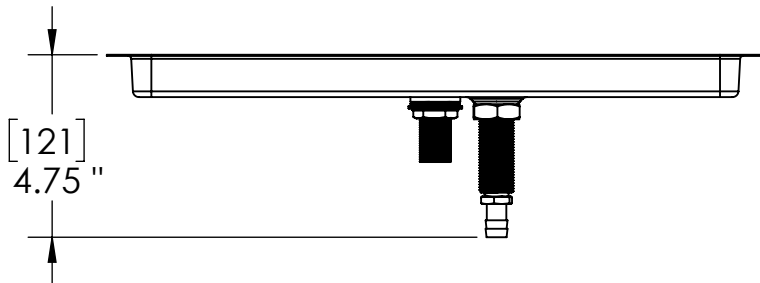

Options Available

Part No	Dimesions	Finish	Rinser
C464	8" L x 7" W	Brushed Stainless	Plastic Rinser Disk
C465	10" L x 7" W	Brushed Stainless	Plastic Rinser Disk
C466	15" L x 7" W	Brushed Stainless	Plastic Rinser Disk
C848	16" L x 7" W	Brushed Stainless	Glass Rinser Spray Assembly
C4008	16" L x 7" W	Brushed Stainless	Plastic Rinser Disk
C4003	24" L x 7" W	Brushed Stainless	Plastic Rinser Disk

Product Dimensions:-

Top View

Front View

Side View

US & Canada :- +1-678 666 2001

Asia:- +91-9814203010

Krome Dispense reserves the right to make revisions to product specifications without any notice

For most updated specification sheet , go to www.kromedispense.com