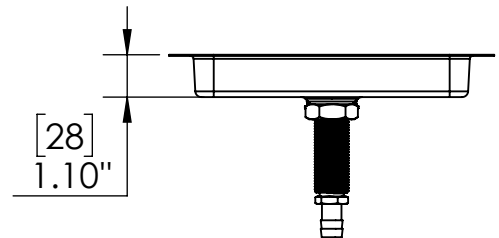

Options Available

Part No	Dimesions	Finish	Rinser
C464	8" L x 7" W	Brushed Stainless	Plastic Rinser Disk
C465	10" L x 7" W	Brushed Stainless	Plastic Rinser Disk
C466	15" L x 7" W	Brushed Stainless	Plastic Rinser Disk
C848	16" L x 7" W	Brushed Stainless	Glass Rinser Spray Assembly
C4008	16" L x 7" W	Brushed Stainless	Plastic Rinser Disk
C4003	24" L x 7" W	Brushed Stainless	Plastic Rinser Disk

Product Dimensions:-

Top View

Front View

Side View

US & Canada :- +1-678 666 2001

Asia:- +91-9814203010

Krome Dispense reserves the right to make revisions to product specifications without any notice

For most updated specification sheet , go to www.kromedispense.com