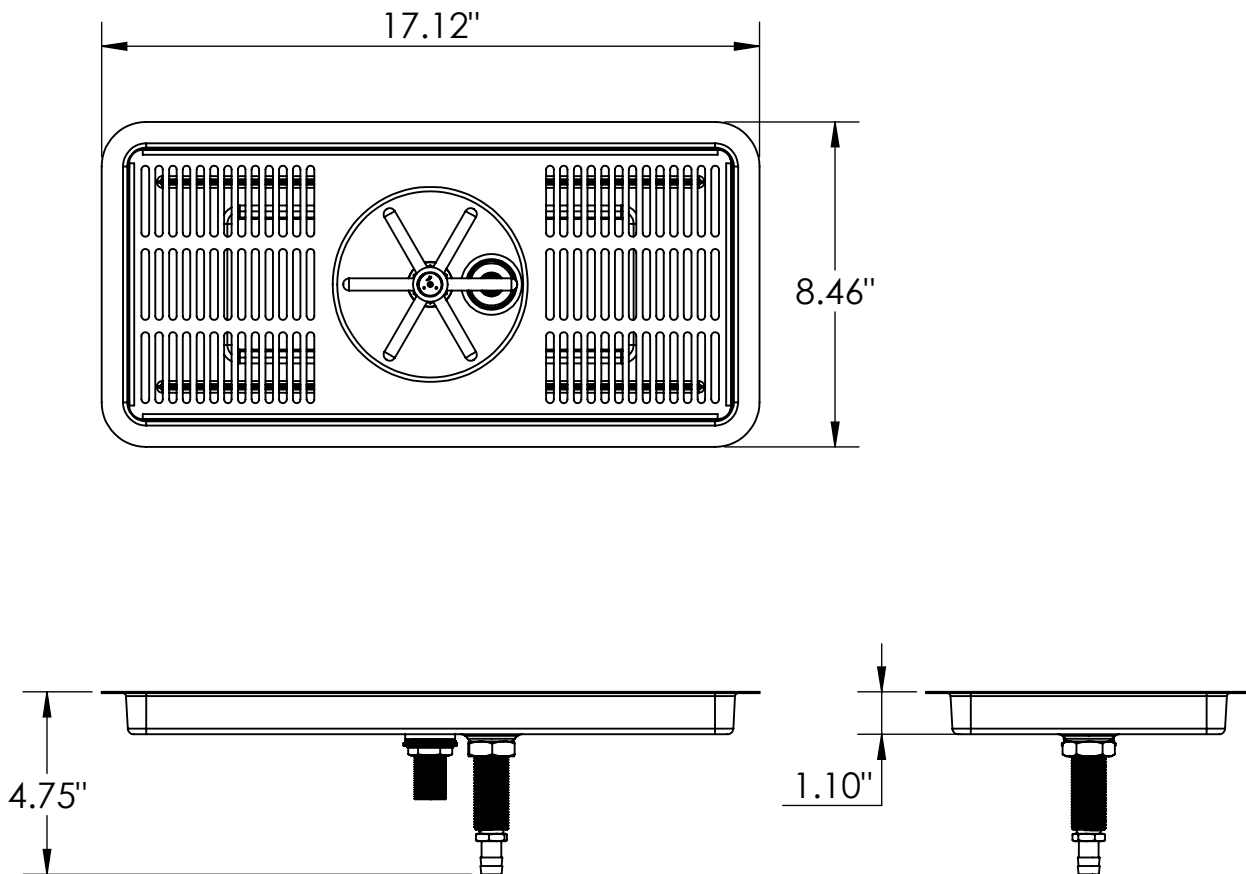

Options Available

Part No	Dimesions	Finish	Rinser
C464	8" L x 7" W	Brushed Stainless	Plastic Rinser Disk
C465	10" L x 7" W	Brushed Stainless	Plastic Rinser Disk
C466	15" L x 7" W	Brushed Stainless	Plastic Rinser Disk
C848	16" L x 7" W	Brushed Stainless	Glass Rinser Spray Assembly
C4008	16" L x 7" W	Brushed Stainless	Plastic Rinser Disk
C4003	24" L x 7" W	Brushed Stainless	Plastic Rinser Disk

Product Dimensions:-

Revision # 01 - ---
Copyright © 2017 Krome Dispense. All Rights Reserved

US & Canada :- +1-678 666 2001

Asia:- +91-9814203010

Krome Dispense reserves the right to make revisions to product specifications without any notice

For most updated specification sheet , go to www.kromedispense.com