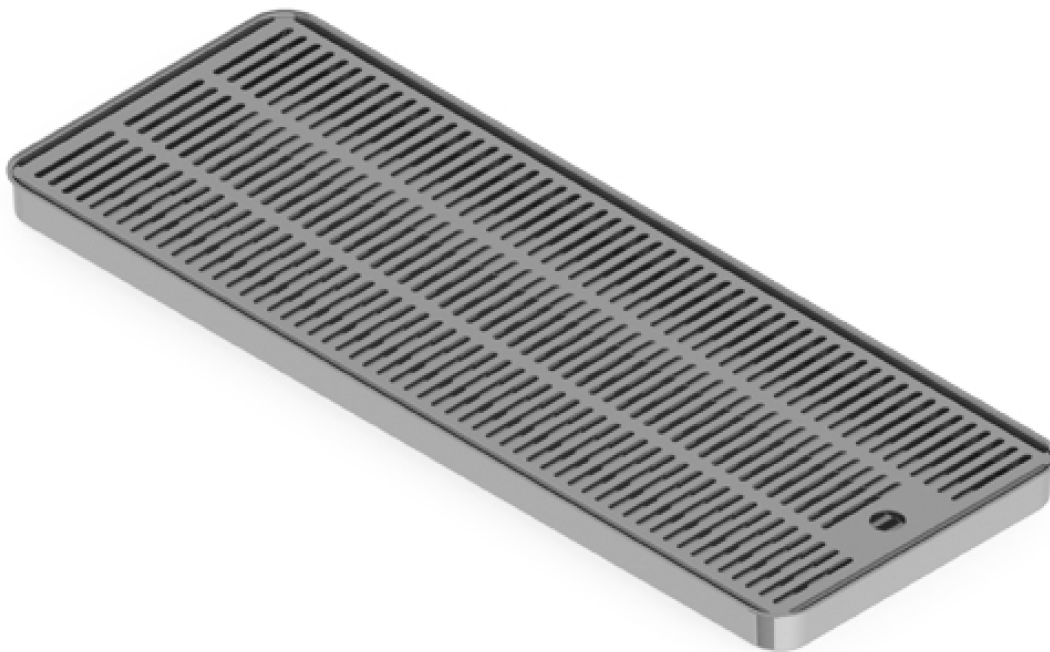

- 100% Stainless Steel Surface Mount Drip Tray Brushed Finish
- Removable grill for easy manual cleaning
- Fabricated from 1.2mm Stainless Steel for Durability & Reliability

C4010

SS Polished

Options Available

Part no.	Dimensions	Finish
C641	12" X 7"	Vibrant Gold
C642	12" X 7"	Brushed Stainless

Product Dimensions:-