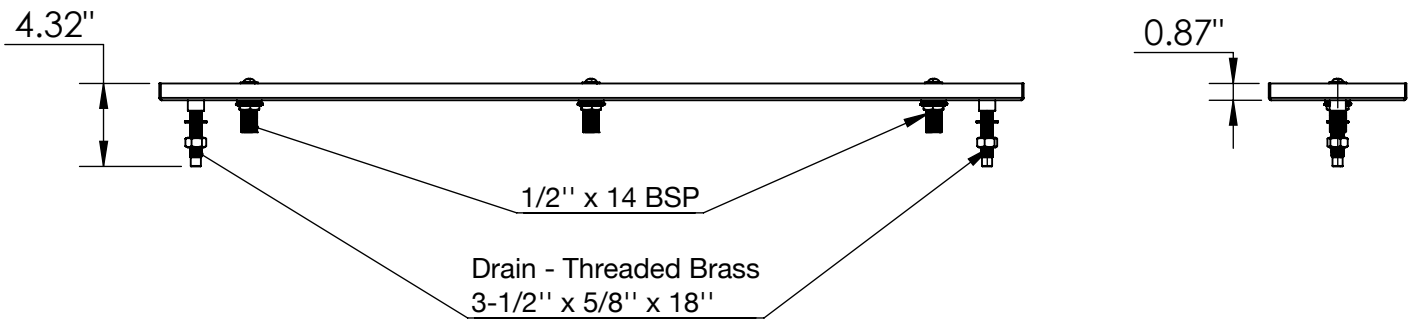

Options Available

Part No	Dimensions	Finish	Style
C359	20" L x 7" W	Brushed Stainless	Side Spray Rinser
C460	24" L x 7" W	Brushed Stainless	Side Spray Rinser
C461	30" L x 7" W	Brushed Stainless	Side Spray Rinser
C462	36" L X 7" W	Brushed Stainless	Side Spray Rinser
C463	45" L X 7" W	Brushed Stainless	Side Spray Rinser
C639	45" L X 7" W	Brushed Stainless	Double Side Spray Rinser

Product Dimensions:-

Revision # 1 - -
Copyright © 2017 Krome Dispense. All Rights Reserved

US & Canada :- +1-678 666 2001

Asia:- +91-9814203010

Krome Dispense reserves the right to make revisions to product specifications without any notice

For most updated specification sheet , go to www.kromedispense.co.in