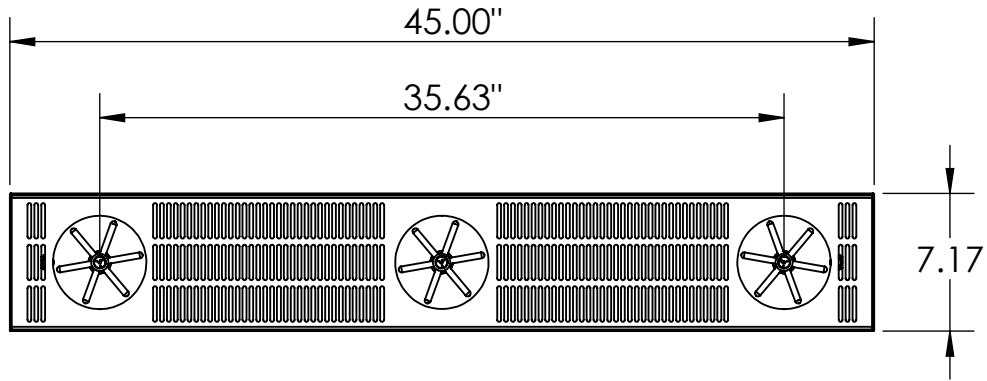

Options Available

Part No	Dimensions	Finish	Style
C359	20" L x 7" W	Brushed Stainless	Side Spray Rinser
C460	24" L x 7" W	Brushed Stainless	Side Spray Rinser
C461	30" L x 7" W	Brushed Stainless	Side Spray Rinser
C462	36" L X 7" W	Brushed Stainless	Side Spray Rinser
C463	45" L X 7" W	Brushed Stainless	Side Spray Rinser
C639	45" L X 7" W	Brushed Stainless	Double Side Spray Rinser

Product Dimensions:-

Revision # 1 - -
Copyright © 2017 Krome Dispense. All Rights Reserved

US & Canada :- +1-678 666 2001

Asia:- +91-9814203010

Krome Dispense reserves the right to make revisions to product specifications without any notice

For most updated specification sheet , go to www.kromedispense.co.in