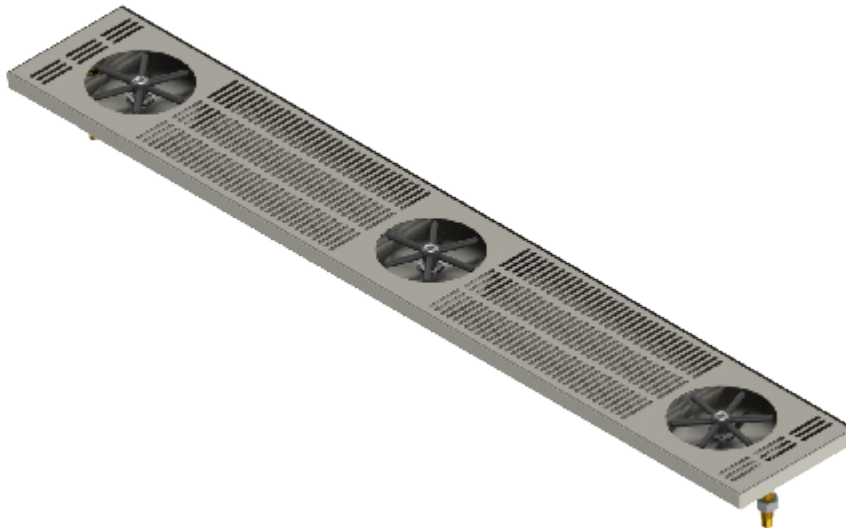

- 100% Stainless Steel Side Spray Glass Rinser Drip Tray Brushed Finish
- Rinse with cold water before pour Wet Glass, Pours better.
- Fabricated from 1.5 mm Stainless Steel for Durability & Reliability
- Removable grill for easy manual cleaning

C4012

Brushed Stainless

Options Available

Part No	Dimensions	Finish	Style
C359	20" L x 7" W	Brushed Stainless	Side Spray Rinser
C460	24" L x 7" W	Brushed Stainless	Side Spray Rinser
C461	30" L x 7" W	Brushed Stainless	Side Spray Rinser
C462	36" L X 7" W	Brushed Stainless	Side Spray Rinser
C463	45" L X 7" W	Brushed Stainless	Side Spray Rinser
C639	45" L X 7" W	Brushed Stainless	Double Side Spray Rinser