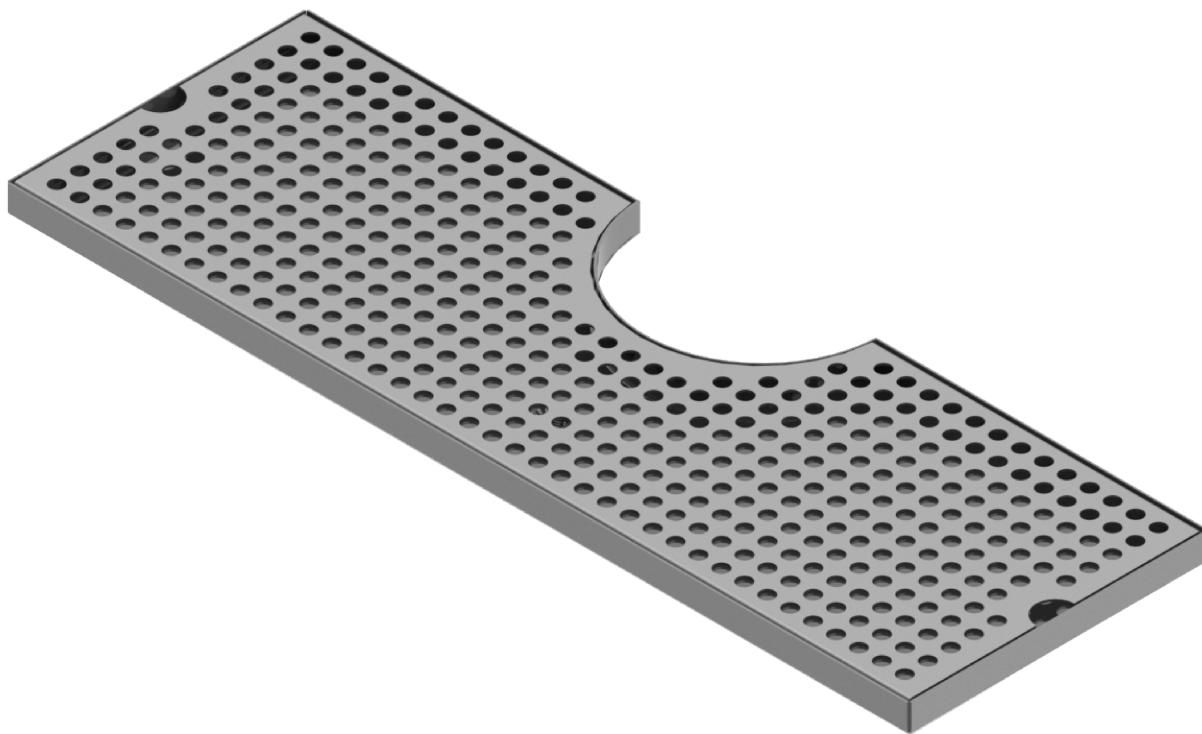

- 100% Stainless Steel Cut Out Surface Mount Drip Tray Brushed Finish
- Removable grill for easy manual cleaning
- Designed with a cutout for 4" tower base flange
- Fabricated from 1.5 mm Stainless Steel for Durability & Reliability

C4014

Brushed Stainless

## Options Available

Part No	Dimensions	Finish	Type
C4015	14" L x 8" W	Brushed Stainless	With Drain
C4024	24" L x 8" W	Brushed Stainless	With Drain
C4025	24" L x 8" W	Brushed Stainless	With Rinser

## Product Dimensions:-