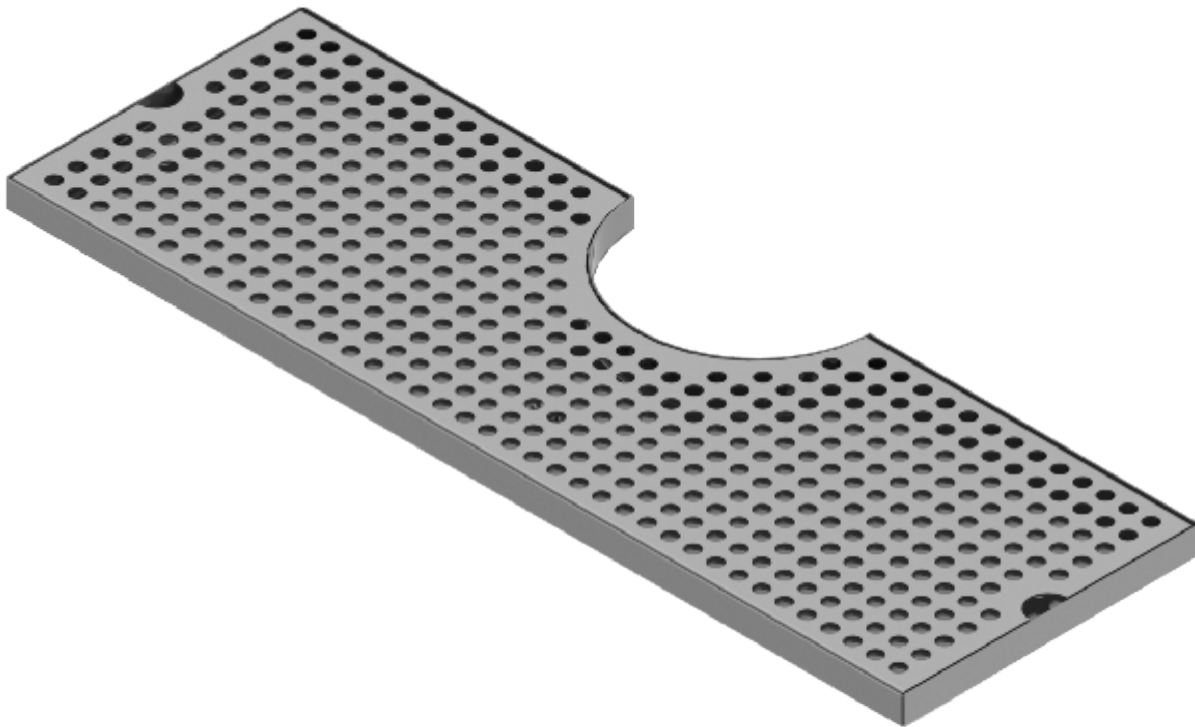

- 100% Stainless Steel Cut Out Surface Mount Drip Tray Brushed Finish
- Removable grill for easy manual cleaning
- Included Center Mounted Solid Brass drain
- Designed with a cutout for 4" tower base flange
- Fabricated from 1.5 mm Stainless Steel for Durability & Reliability

C4015

Brushed Stainless

Options Available

Part No	Dimensions	Finish	Type
C4014	14" L x 8" W	Brushed Stainless	Without Drain
C4024	24" L x 8" W	Brushed Stainless	With Drain
C4025	24" L x 8" W	Brushed Stainless	With Rinser
C4026	24" L x 12" W	Brushed Stainless	With Drain

Product Dimensions:-