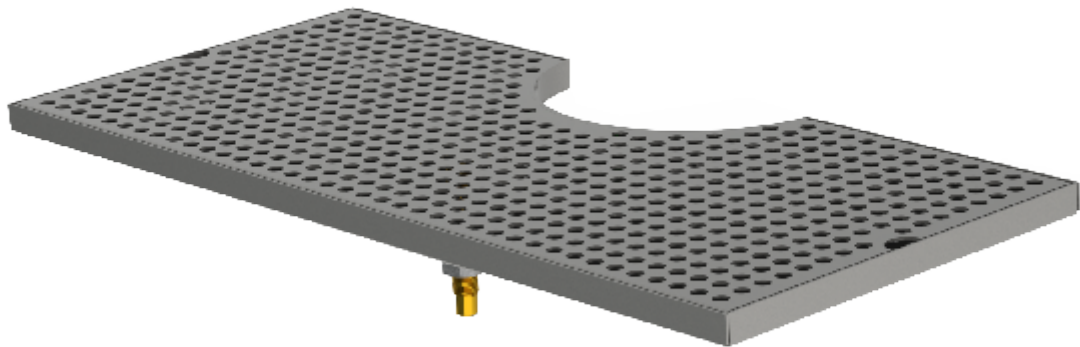

- 100% Stainless Steel Cut Out Surface Mount Drip Tray Brushed Finish
- Removable grill for easy manual cleaning
- Included Center Mounted Solid Brass drain
- Designed with a cutout for 4" tower base flange
- Fabricated from 1.5 mm Stainless Steel for Durability & Reliability

C4024

Brushed Stainless

Options Available

Part No	Dimensions	Finish	Type
C4014	14" L x 8" W	Brushed Stainless	Without Drain
C4015	14" L x 8" W	Brushed Stainless	With Drain
C4025	24" L x 8" W	Brushed Stainless	With Rinser
C4026	24" L x 12" W	Brushed Stainless	With Drain

Product Dimensions:-