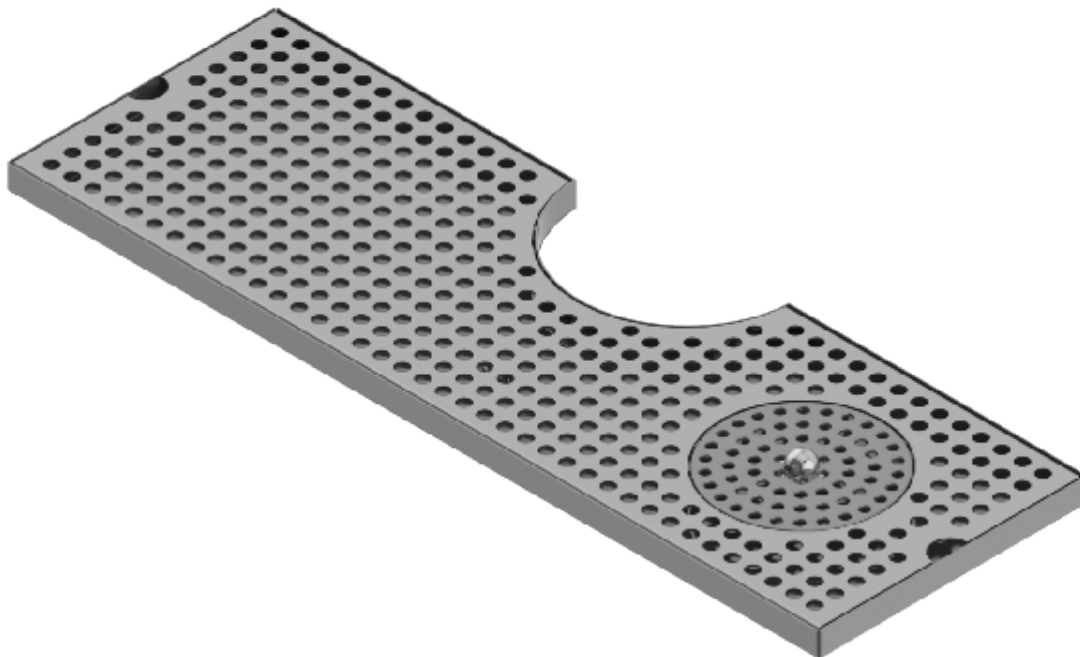

- 100% Stainless Steel Cut Out Surface Mount Drip Tray with Glass Rinser Brushed Finish
- Removable grill for easy manual cleaning
- Included Center Mounted Solid Brass drain
- Designed with a cutout for 4" tower base flange
- Fabricated from 1.5 mm Stainless Steel for Durability & Reliability

C4025

Brushed Stainless

Options Available

Part No	Dimensions	Finish	Type
C4014	14" L x 8" W	Brushed Stainless	Without Drain
C4015	14" L x 8" W	Brushed Stainless	With Drain
C4024	24" L x 8" W	Brushed Stainless	With Drain
C4026	24" L x 12" W	Brushed Stainless	With Drain

Product Dimensions:-