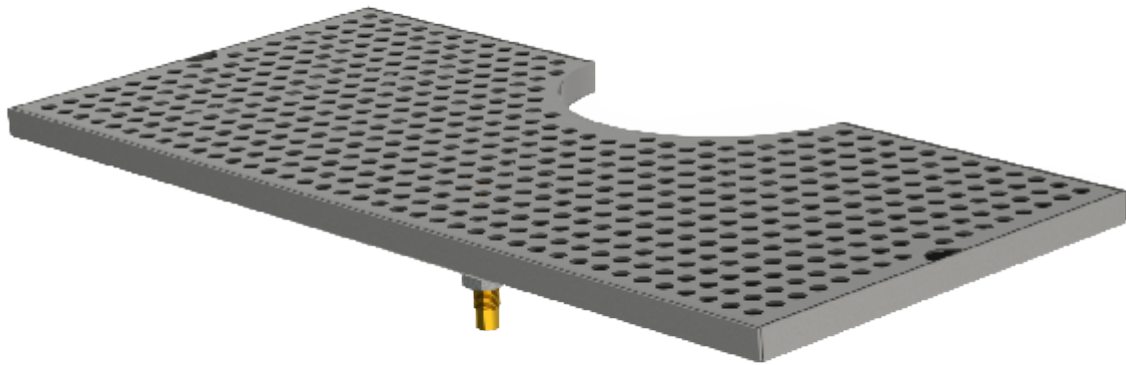

- 100% Stainless Steel Cut Out Surface Mount Drip Tray Brushed Finish
- Included Center Mounted Solid Brass drain
- Removable grill for easy manual cleaning
- Fabricated from 1.5 mm Stainless Steel for Durability & Reliability

C4026

Brushed Stainless

Options Available

Part No	Dimensions	Finish	Type
C4014	14" L x 8" W	Brushed Stainless	Without Drain
C4015	14" L x 8" W	Brushed Stainless	With Drain
C4024	24" L x 8" W	Brushed Stainless	With Drain
C4025	24" L x 8" W	Brushed Stainless perforated</td <td>With Rinser</td>	With Rinser

Product Dimensions:-