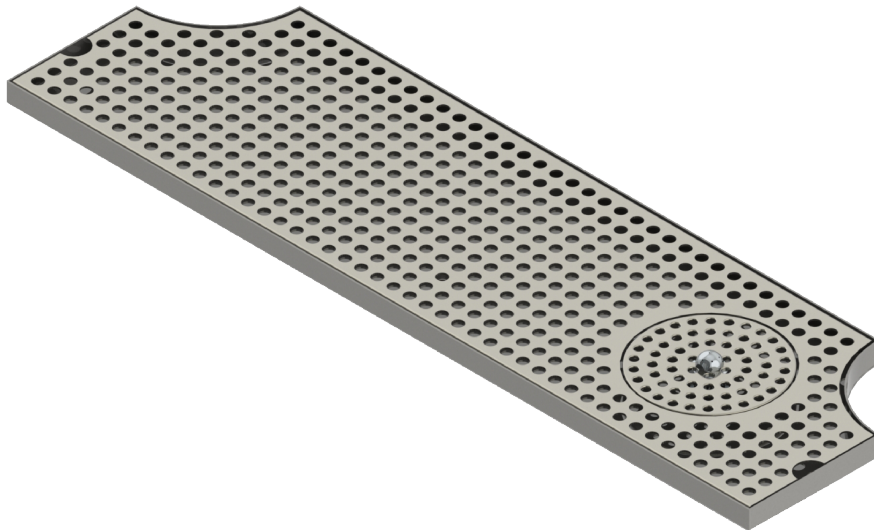

- 100% Stainless Steel Surface Drip Tray with Rinser Two Side Cut Out Brushed Finish
- Rinse with cold water before pour Wet Glass, Pours better
- Fabricated from 1.5 mm Stainless Steel for Durability & Reliability
- Removable grill for easy manual cleaning

C4028

Brushed Stainless

NSF Certified
(Rinser Only)

US & Canada :- +1-678 666 2001
Asia:- +91-9814203010

Krome Dispense reserves the right to make revisions to product specifications without any notice
For most updated specification sheet , go to www.kromedispense.com

Options Available

Part Number	Dimensions	Finish
C4029	28" L x 8" W	Vibrant Gold Finish
C4034	34" L x 8" W	Brushed Stainless
C4035	34" L x 8" W	Vibrant Gold Finish
C4040	40" L x 8" W	Brushed Stainless
C4041	40" L x 8" W	Vibrant Gold Finish
C4046	46" L x 8" W	Brushed Stainless
C4047	46" L x 8" W	Vibrant Gold Finish
C4052	52" L x 8" W	Brushed Stainless
C4053	52" L x 8" W	Vibrant Gold Finish

Product Dimensions:-