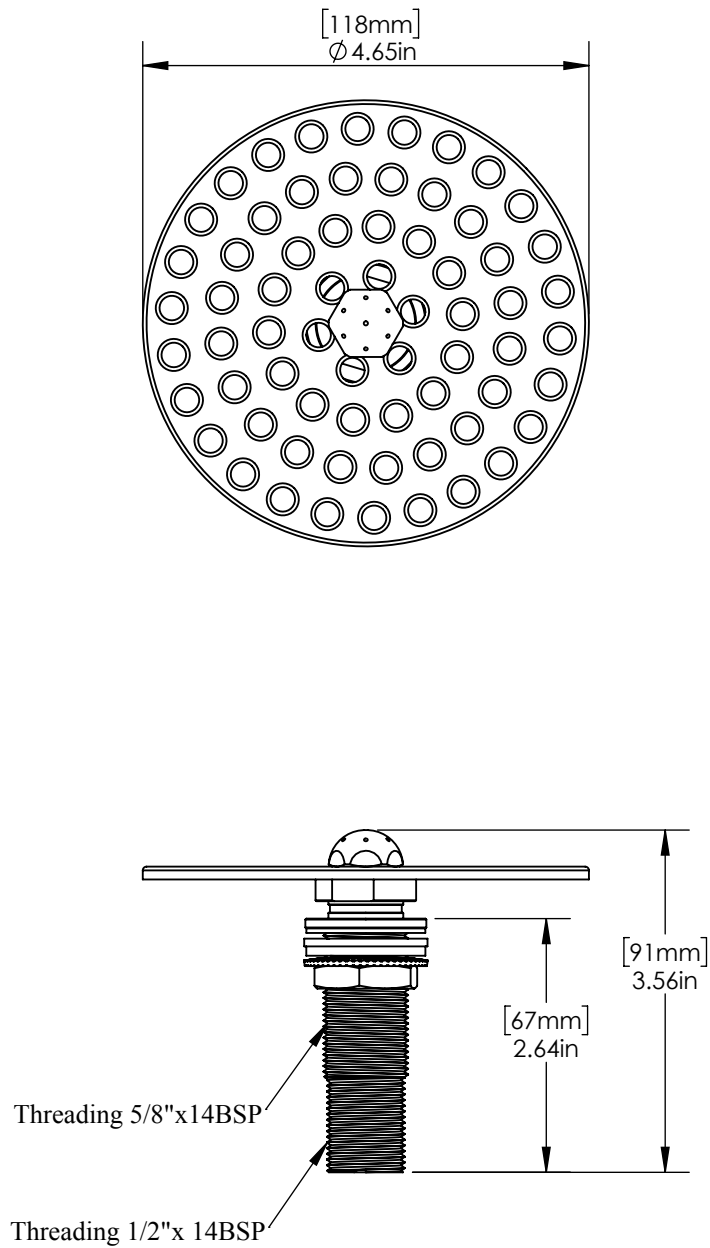

- Used in glass rinser drip tray.
- Rinses away impurities that might be in the glass.

C4028.50

Brushed Stainless

NSF Certified
(Rinser Only)

US & Canada :- +1-678 666 2001

Asia:- +91-9814203010

Krome Dispense reserves the right to make revisions to product specifications without any notice
For most updated specification sheet , go to www.kromedispense.com

No Option Available

Product Dimensions:-

Copyright © 2017 Krome Dispense. All Rights Reserved Revision # 1 -

US & Canada :- +1-678 666 2001

Asia:- +91-9814203010

Krome Dispense reserves the right to make revisions to product specifications without any notice
For most updated specification sheet , go to www.kromedispense.com