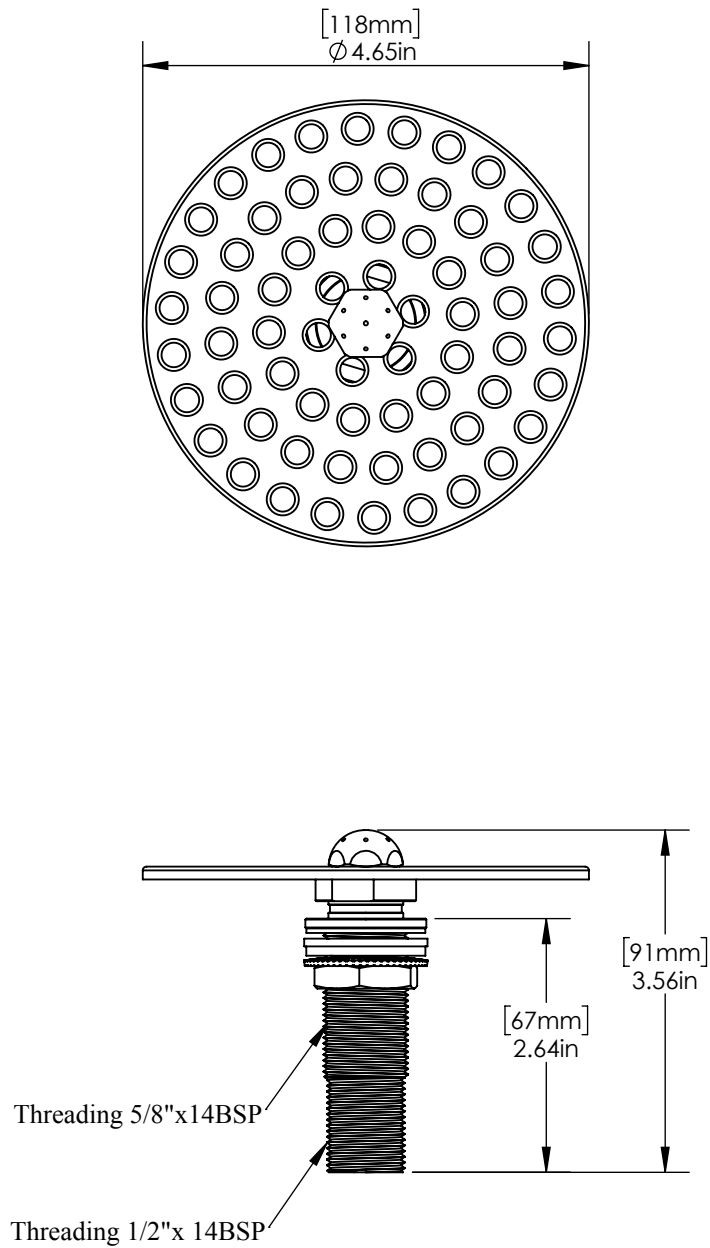

- Used in glass rinser drip tray.
- Rinses away impurities that might be in the glass.

C4029.50

Brushed Stainless

NSF Certified
(Rinser Only)

US & Canada :- +1-678 666 2001

Asia:- +91-9814203010

Krome Dispense reserves the right to make revisions to product specifications without any notice
For most updated specification sheet , go to www.kromedispense.com

No Option Available

Product Dimensions:-

Copyright © 2017 Krome Dispense. All Rights Reserved Revision # 1 -

US & Canada :- +1-678 666 2001

Asia:- +91-9814203010

Krome Dispense reserves the right to make revisions to product specifications without any notice
For most updated specification sheet , go to www.kromedispense.com