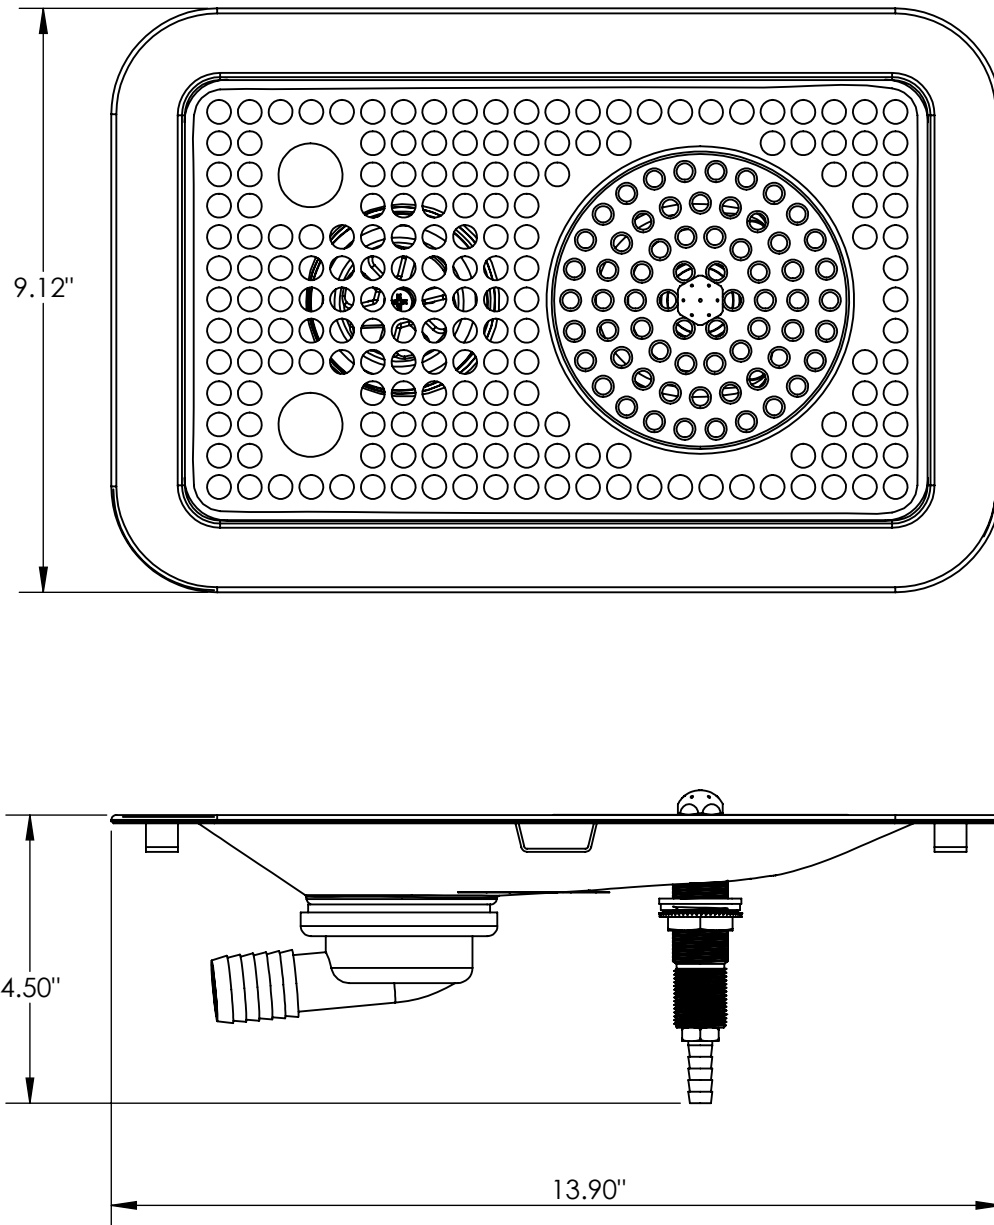

- 100% Stainless Steel Center Spray Glass Rinser Drip Tray Brushed Finish
- Rinse with cold water before pour Wet Glass, Pours better.
- Fabricated from 1.2 mm Stainless Steel for Durability & Reliability
- Removable grill for Easy Manual Cleaning

C4033

Brushed Stainless

Options Available:-

Part No	Dimensions	Finish
C848	16" L x 7" W	Brushed Stainless

Product Dimensions:-

Copyright © 2017 Krome Dispense. All Rights Reserved Revision # 1 - -

US & Canada :- +1-678 666 2001