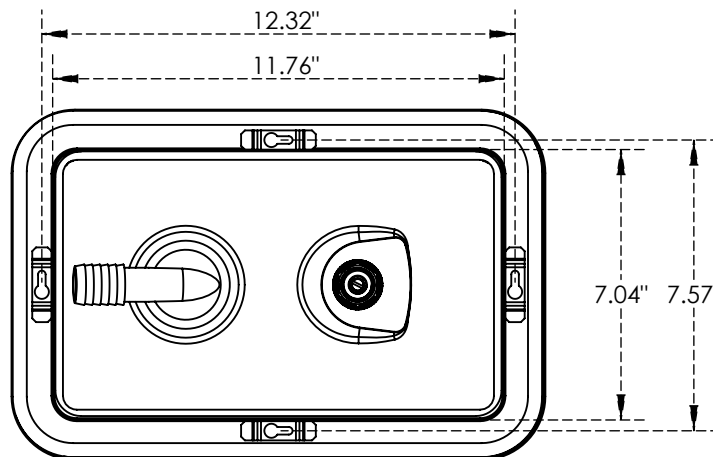

C4033

Brushed Stainless

Option Available:-

Part No	Dimensions	Finish
C848	16" L x 7" W	Brushed Stainless

Product Dimensions:-

Top View

Front View

Bottom View