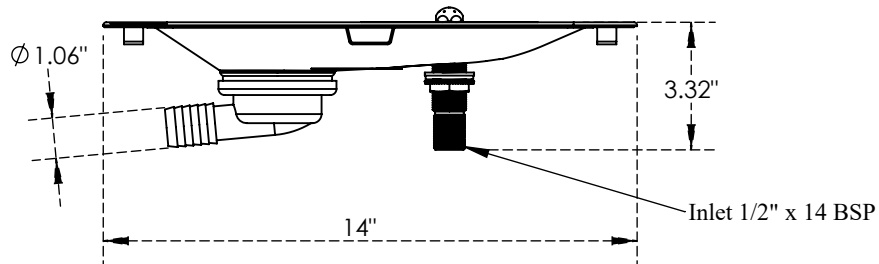

C4033

Brushed Stainless

Option Available:-

Part No	Dimensions	Finish
C848	16" L x 7" W	Brushed Stainless

Product Dimensions:-

Top View

Front View

Bottom View