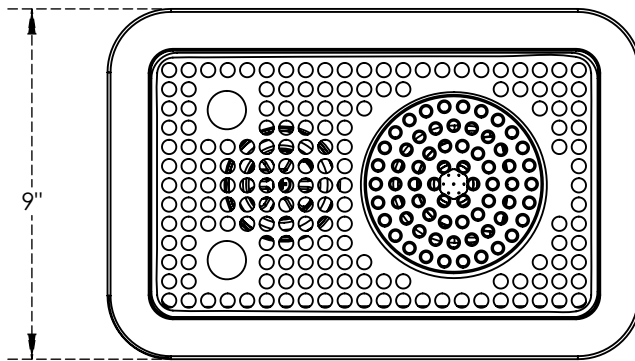

- 100% Stainless Steel Center Spray Glass Rinser Drip Tray Brushed Finish
- Rinse with cold water before pour Wet Glass, Pours better.
- Fabricated from 1.2 mm Stainless Steel for Durability & Reliability
- Removable grill for Easy Manual Cleaning

C4033

Brushed Stainless

Option Available:-

Part No	Dimensions	Finish
C848	16" L x 7" W	Brushed Stainless

Product Dimensions:-

Top View

Front View

Bottom View