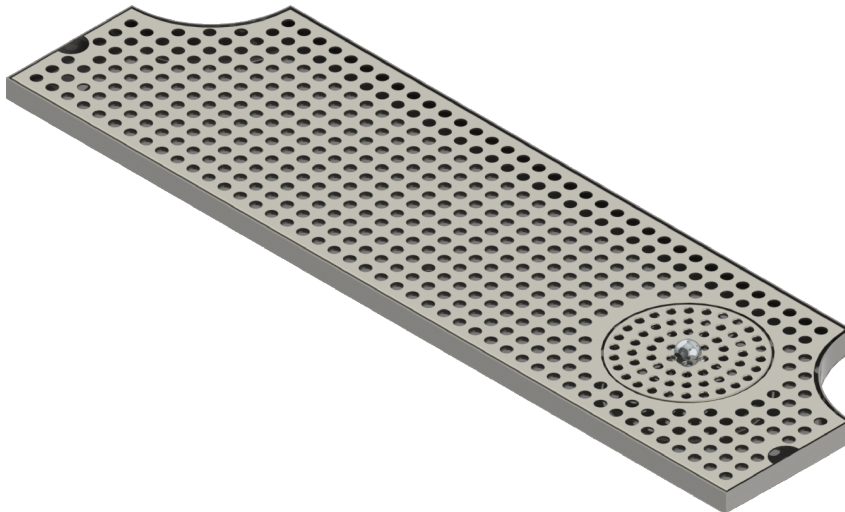

- 100% Stainless Steel Surface Drip Tray with Rinser Two Side Cut Out Brushed Finish
- Rinse with cold water before pour Wet Glass, Pours better.
- Fabricated from 1.5 mm Stainless Steel for Durability & Reliability
- Removable grill for easy manual cleaning

C4034

Brushed Stainless

NSF Certified
(Rinser Only)

US & Canada :- +1-678 666 2001
Asia:- +91-9814203010

Krome Dispense reserves the right to make revisions to product specifications without any notice
For most updated specification sheet , go to www.kromedispense.com

Options Available

Part Number	Dimensions	Finish
C4028	28" L x 8" W	Brushed Stainless
C4029	28" L x 8" W	Vibrant Gold Finish
C4035	34" L x 8" W	Vibrant Gold Finish
C4040	40" L x 8" W	Brushed Stainless
C4041	40" L x 8" W	Vibrant Gold Finish
C4046	46" L x 8" W	Brushed Stainless
C4047	46" L x 8" W	Vibrant Gold Finish
C4052	52" L x 8" W	Brushed Stainless
C4053	52" L x 8" W	Vibrant Gold Finish

Product Dimensions:-