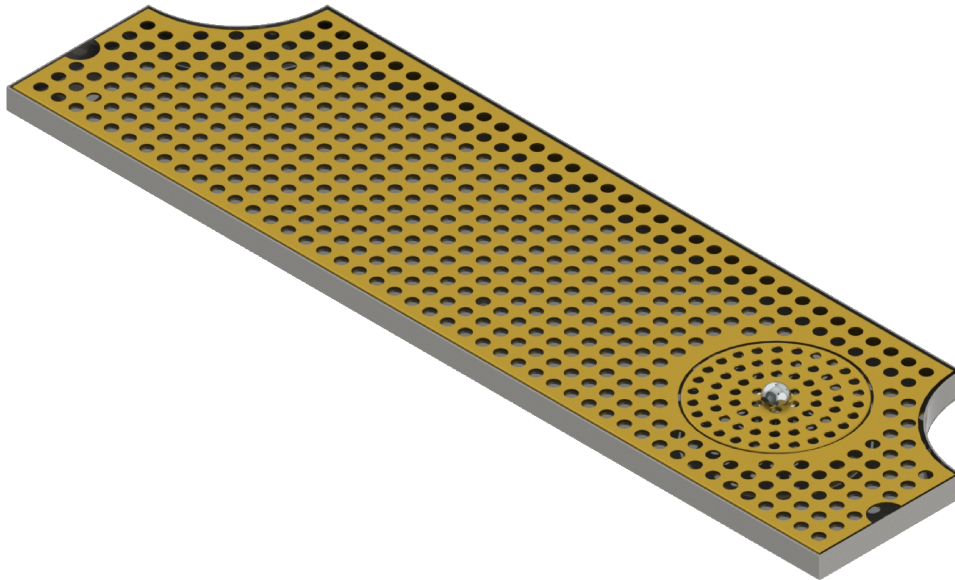

- 100% Stainless Steel Surface Drip Tray with Rinser Two Side Cut Out Vibrant Gold Finish
- Rinse with cold water before pour Wet Glass, Pours better.
- Fabricated from 1.5 mm Stainless Steel for Durability & Reliability
- Removable grill for easy manual cleaning

C4035

**PVD**

NSF Certified  
(Rinser Only)

US & Canada :- +1-678 666 2001  
Asia:- +91-9814203010

Krome Dispense reserves the right to make revisions to product specifications without any notice  
For most updated specification sheet , go to [www.kromedispense.com](http://www.kromedispense.com)

## Options Available

Part Number	Dimensions	Finish
C4028	28" L x 8" W	Brushed Stainless
C4029	28" L x 8" W	Vibrant Gold Finish
C4034	34" L x 8" W	Brushed Stainless
C4040	40" L x 8" W	Brushed Stainless
C4041	40" L x 8" W	Vibrant Gold Finish
C4046	46" L x 8" W	Brushed Stainless
C4047	46" L x 8" W	Vibrant Gold Finish
C4052	52" L x 8" W	Brushed Stainless
C4053	52" L x 8" W	Vibrant Gold Finish

## Product Dimensions:-