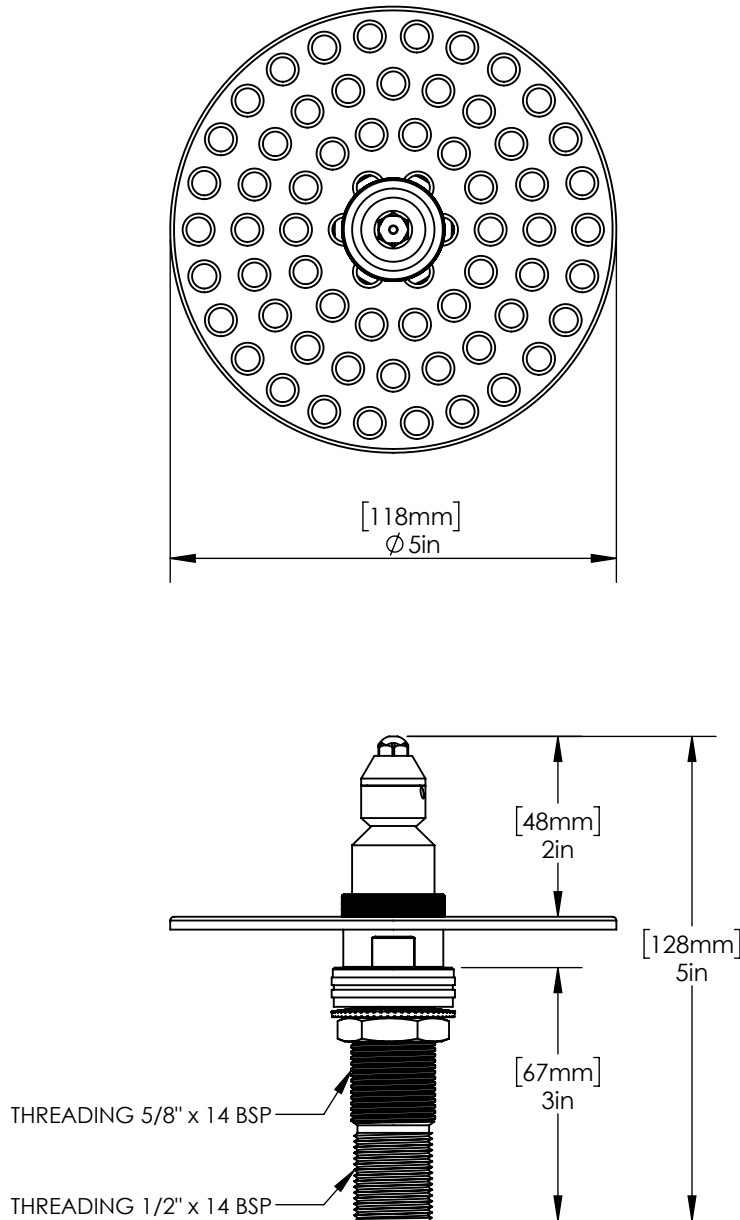

No Option Available

Product Dimensions:-

Revision # 1 -
Copyright © 2017 Krome Dispense. All Rights Reserved

US & Canada :- +1-678 666 2001

Asia:- +91-9814203010

Krome Dispense reserves the right to make revisions to product specifications without any notice

For most updated specification sheet , go to www.kromedispense.com