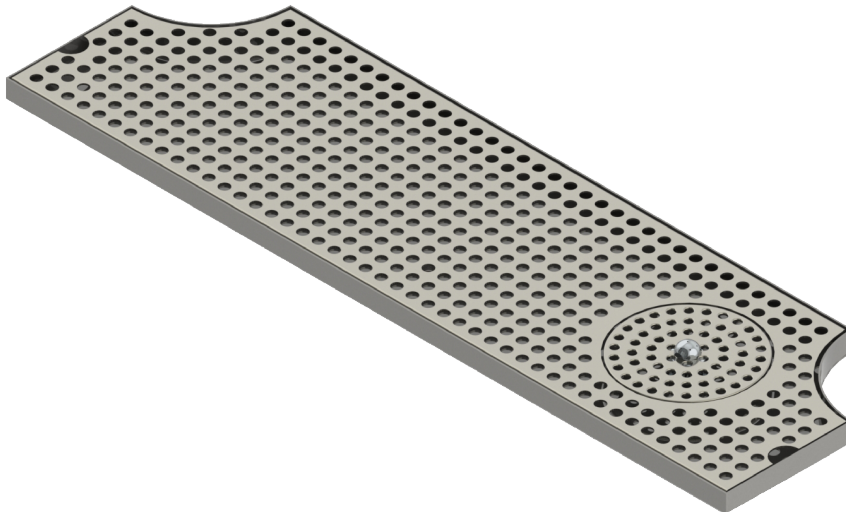

- 100% Stainless Steel Surface Drip Tray with Rinser Two Side Cut Out Brushed Finish
- Rinse with cold water before pour Wet Glass, Pours better.
- Fabricated from 1.5 mm Stainless Steel for Durability & Reliability
- Removable grill for easy manual cleaning

C4040

Brushed Stainless

NSF Certified
(Rinser Only)

US & Canada :- +1-678 666 2001
Asia:- +91-9814203010

Krome Dispense reserves the right to make revisions to product specifications without any notice
For most updated specification sheet , go to www.kromedispense.com

Options Available

Part Number	Dimensions	Finish
C4028	28" L x 8" W	Brushed Stainless
C4029	28" L x 8" W	Vibrant Gold Finish
C4034	34" L x 8" W	Brushed Stainless
C4035	34" L x 8" W	Vibrant Gold Finish
C4041	40" L x 8" W	Vibrant Gold Finish
C4046	46" L x 8" W	Brushed Stainless
C4047	46" L x 8" W	Vibrant Gold Finish
C4052	52" L x 8" W	Brushed Stainless
C4053	52" L x 8" W	Vibrant Gold Finish

Product Dimensions:-