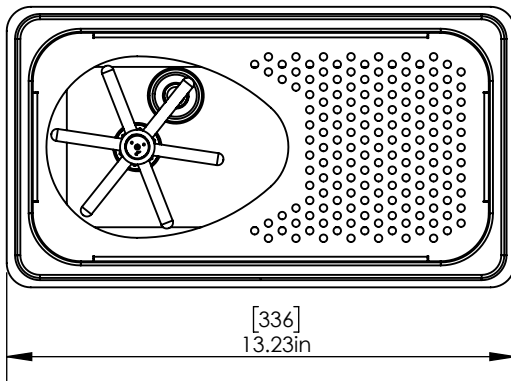

- 100% Stainless Steel Recessed Milk Pitcher Rinser
- Included Center Mounted Solid Brass drain
- Fabricated from 0.8 mm Stainless Steel for Durability & Reliability
- Removable grill for easy manual cleaning

## Option Available

Part No	Dimensions	Finish	Style
C4043	7.3" L x 13.23" W x 5.24" H	Brushed Stainless	Counter Top

## Product Dimensions:-

Top View

Front View

Side View