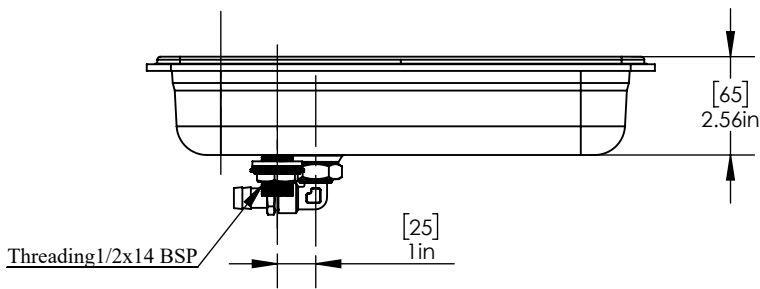

## Option Available

Part No	Dimensions	Finish	Style
C4043	7.3" L x 13.23" W x 5.24" H	Brushed Stainless	Counter Top

## Product Dimensions:-

Top View

Front View

Side View