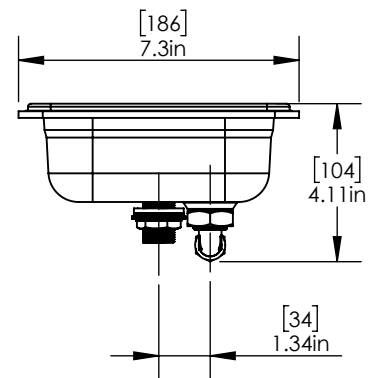

## Option Available

Part No	Dimensions	Finish	Style
C4043	7.3" L x 13.23" W x 5.24" H	Brushed Stainless	Counter Top

## Product Dimensions:-

Top View

Front View

Side View