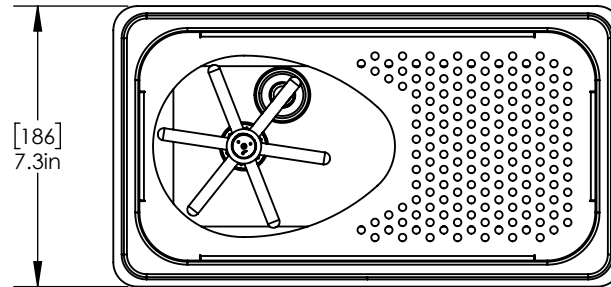

- 100% Stainless Steel Counter Top Milk Pitcher Rinser
- Included Center Mounted Solid Brass drain
- Fabricated from 0.8 mm Stainless Steel for Durability & Reliability
- Removable grill for easy manual cleaning

C4043

Brushed Stainless

Option Available:-

Part No	Dimensions	Finish	Style
C4042	13" L x 7" W x 2.5" H	Brushed Stainless	Counter Top

Product Dimensions:-

Top View

Front View

Copyright © 2017 Krome Dispense. All Rights Reserved Revision # 1 - -