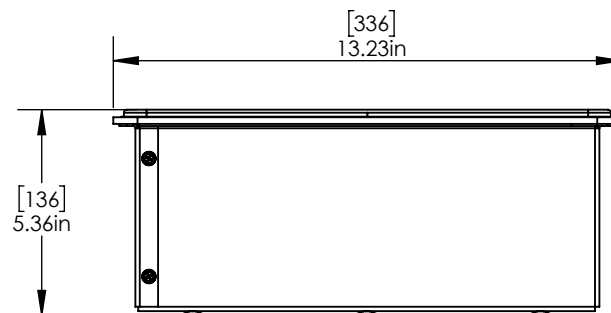

C4043

Brushed Stainless

Option Available:-

Part No	Dimensions	Finish	Style
C4042	13" L x 7" W x 2.5" H	Brushed Stainless	Counter Top

Product Dimensions:-

Top View

Front View

Copyright © 2017 Krome Dispense. All Rights Reserved Revision # 1 - -