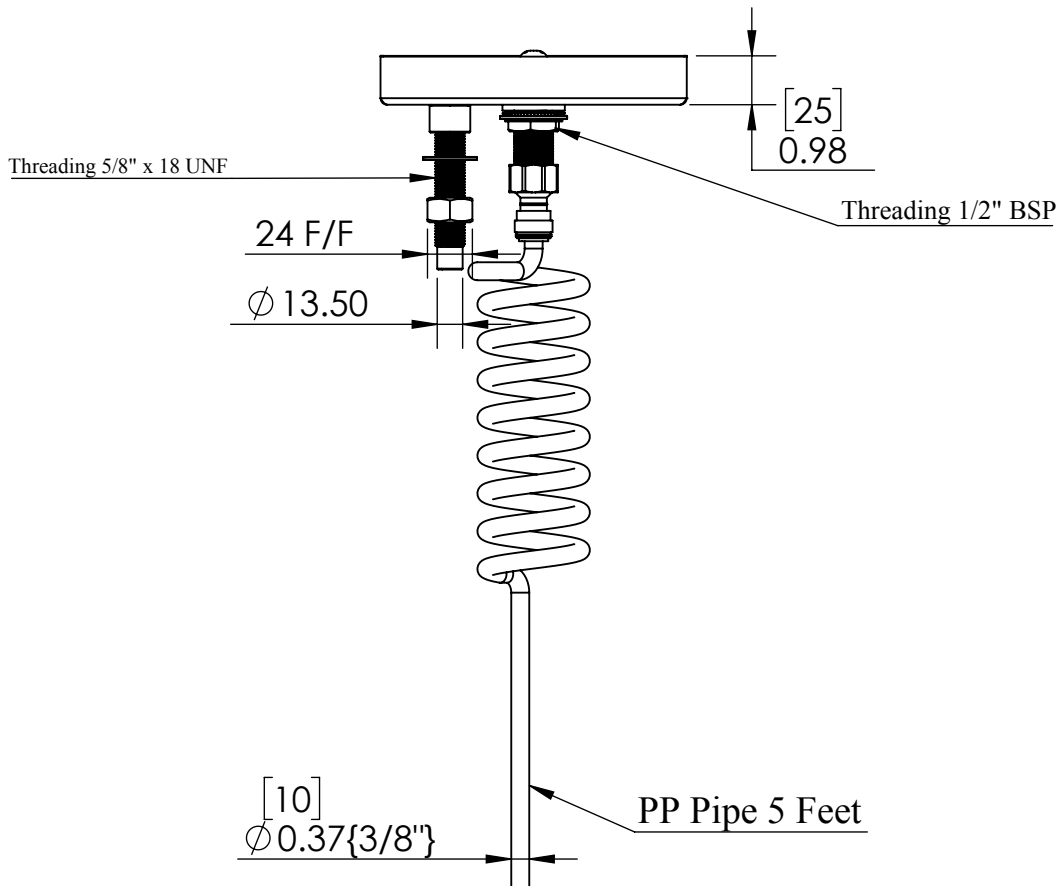

- 100% Stainless Steel Under Counter Glass Rinser Drip Tray Brushed Finish
- Rinse with cold water before pour Wet Glass, Pours better.
- Fabricated from 1.5 mm Stainless Steel for Durability & Reliability
- Under Counter Mount Stainless Steel Glass Rinser

For most updated specification sheet , go to www.kromedispense.com

No Options Available

Product Dimensions:-

Press This Rinser Disk for Functioning On and Release for functioning Off

Copyright © 2017 Krome Dispense. All Rights Reserved Revision # 01 - - - -