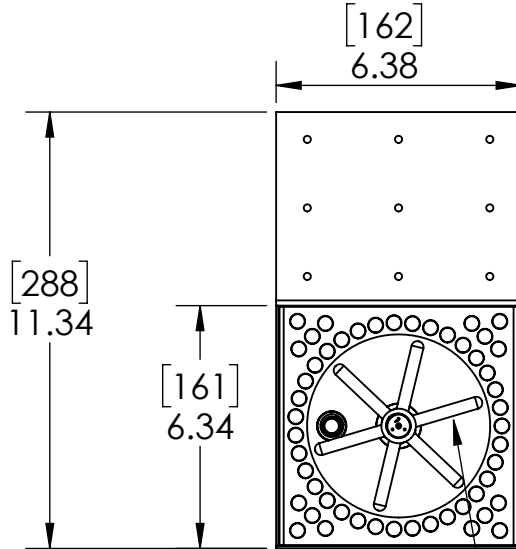

For most updated specification sheet , go to www.kromedispense.com

No Options Available

Product Dimensions:-

Press This Rinser Disk for Functioning On and Release for functioning Off

Copyright © 2017 Krome Dispense. All Rights Reserved Revision # 01 - - - -