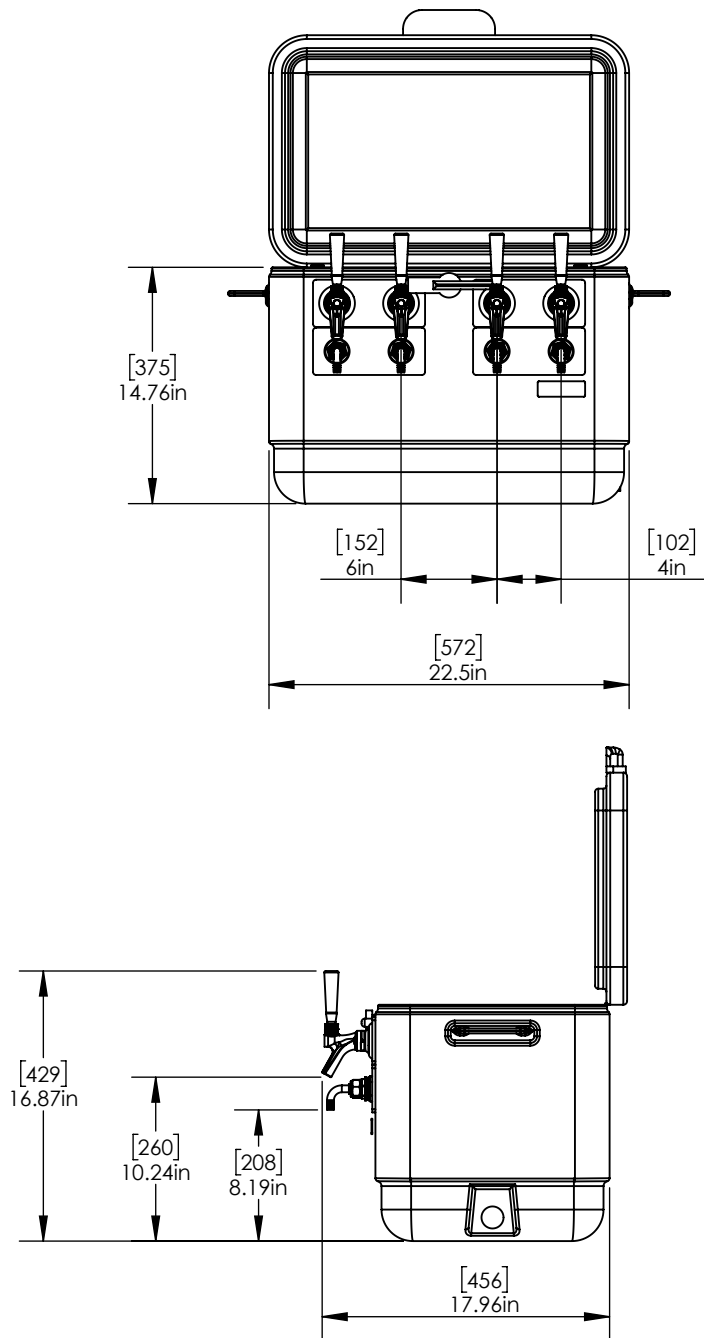

Specification:-

Part No.	Faucets	Capacity	Material
C4020	2 Side Mounted	54Qt.	Stainless Steel

Product Dimensions:-

Copyright © 2017 Krome Dispense. All Rights Reserved Revision # 1 - -

US & Canada :- +1-678 666 2001

Asia:- +91-9814203010

Krome Dispense reserves the right to make revisions to product specifications without any notice
For most updated specification sheet , go to www.kromedispense.com