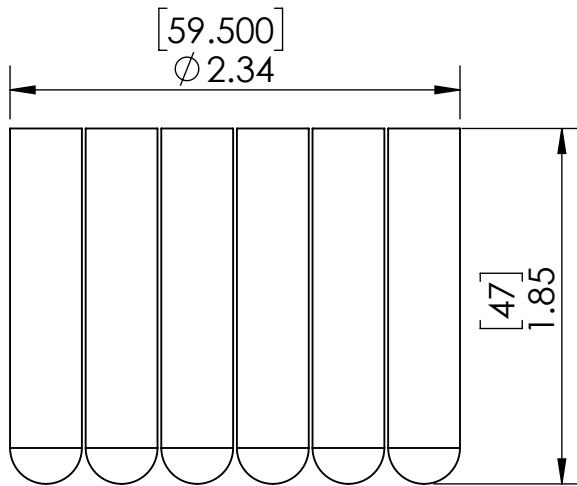

Option Available

Part No	Part Name
C4016	Stainless Steel Replacement Disk for Rinser Assembly

Product Dimensions:-

Revision # 1 - -

Copyright © 2017 Krome Dispense. All Rights Reserved