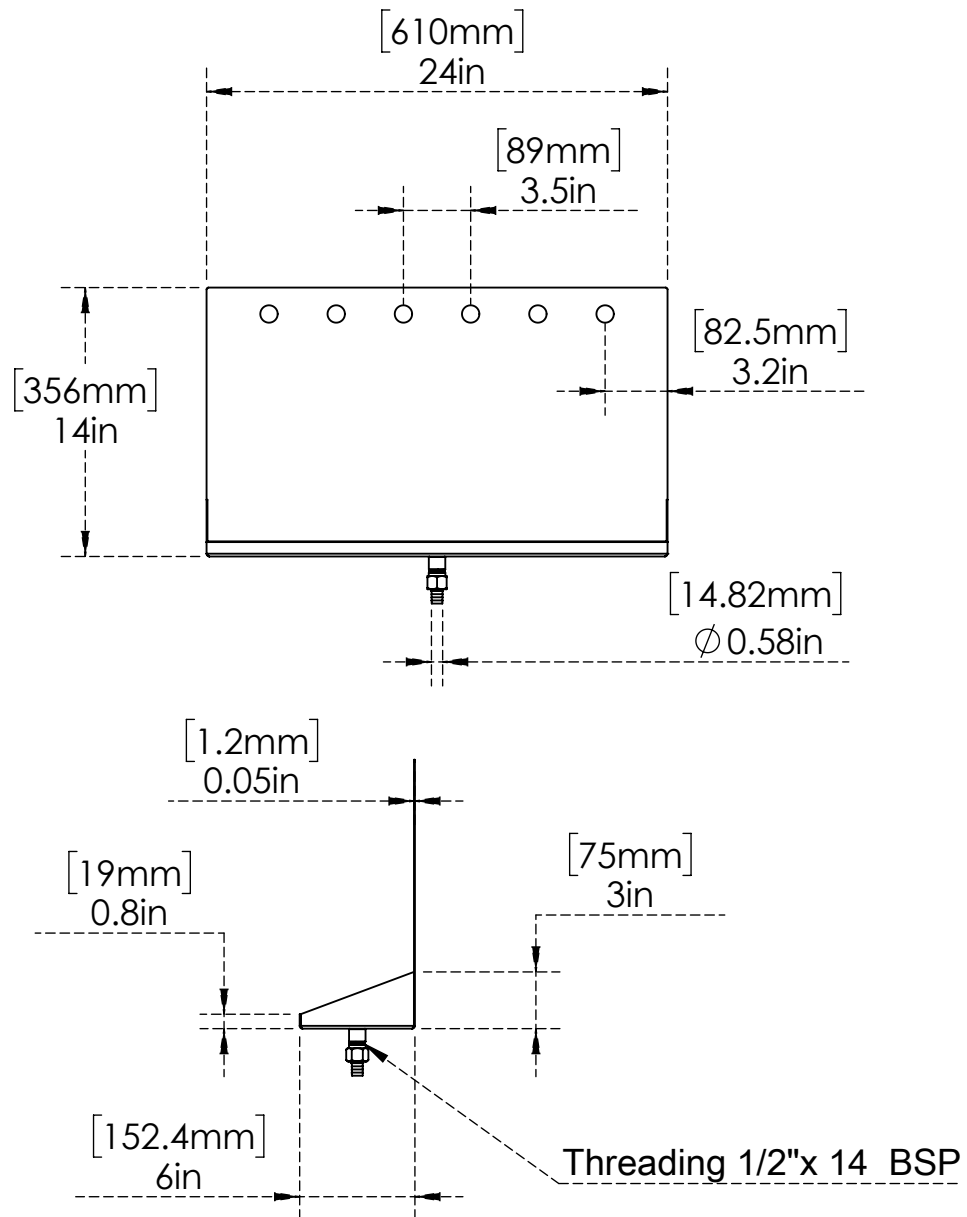

Options Available:-

Part Number	Dimensions	No. of Faucets	Finish
C4166	24" L x 6" W x 14" H	6	Brushed Stainless
C4168	24" L x 6" W x 14" H	8	Brushed Stainless
C4170	36" L x 6" W x 14" H	10	Brushed Stainless
C4172	36" L x 6" W x 14" H	12	Brushed Stainless
C4174	48" L x 6" W x 14" H	14	Brushed Stainless
C4176	48" L x 6" W x 14" H	16	Brushed Stainless

Product Dimensions:-

Revision # - -
Copyright © 2017 Krome Dispense. All Rights Reserved

US & Canada :- +1-678 666 2001
Asia:- +91-9814203010

Krome Dispense reserves the right to make revisions to product specifications without any notice
For most updated specification sheet , go to www.kromedispense.com