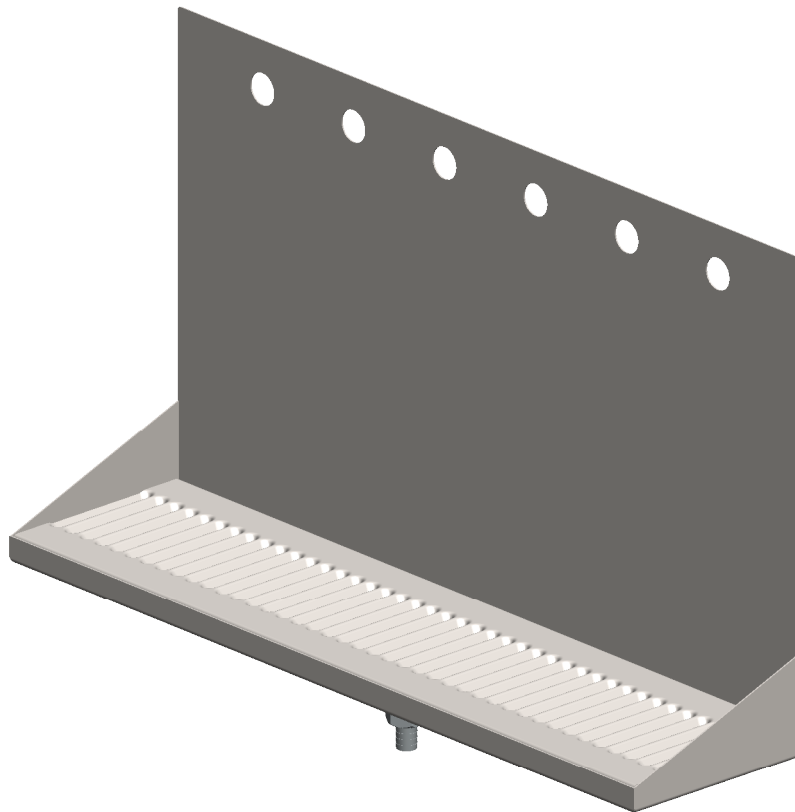

Shank Mounted Drip Tray

24" x 6" x 14" Shank Mounted Drip Tray – Brushed
Stainless – With Drain – 6 Faucets

C4166

- 100% Stainless Steel Shank Mounted Drip Tray Brushed finish
- Included Center mounted nipple for 1/2" drain hose
- Fabricated from 1.2 mm Stainless Steel for Durability & Reliability
- Easily mount to shank using hole on the backsplash
- Removal grill for easy cleaning.

C4166

Finish: Brushed Stainless

Options Available:-

Part Number	Dimensions	No. of Faucets	Finish
C4166	24" L x 6" W x 14" H	6	Brushed Stainless
C4168	24" L x 6" W x 14" H	8	Brushed Stainless
C4170	36" L x 6" W x 14" H	10	Brushed Stainless
C4172	36" L x 6" W x 14" H	12	Brushed Stainless
C4174	48" L x 6" W x 14" H	14	Brushed Stainless
C4176	48" L x 6" W x 14" H	16	Brushed Stainless