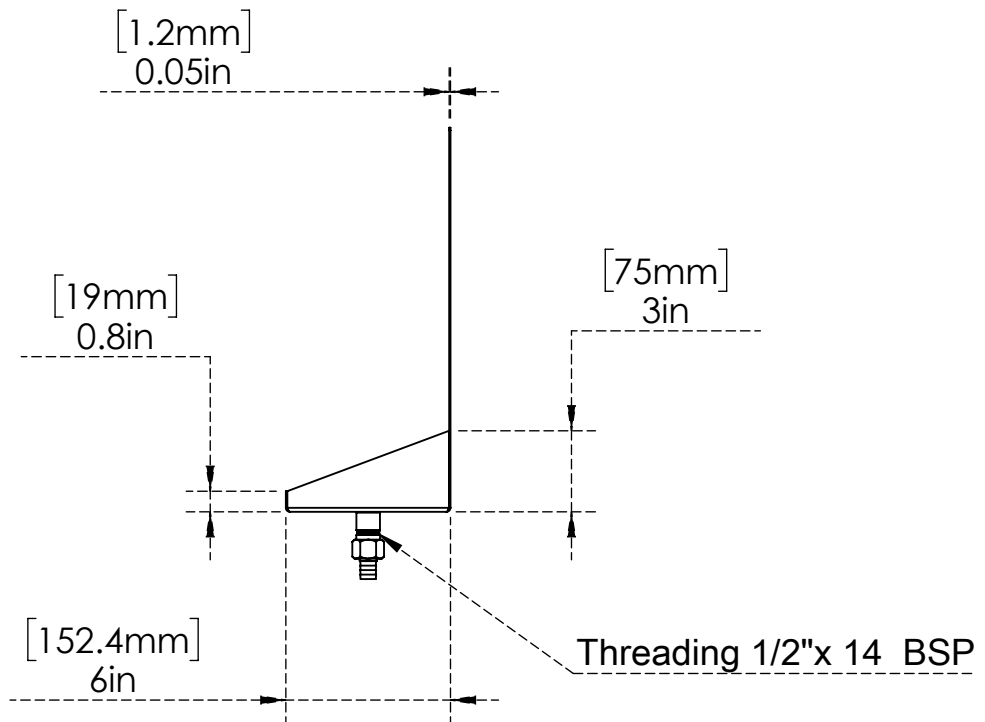

## Shank Mounted Drip Tray

48" x 6" x 14" Shank Mounted Drip Tray – Brushed  
Stainless – With Drain – 14 Faucets

C4174

- 100% Stainless Steel Shank Mounted Drip Tray Brushed finish
- Included Center mounted nipple for 1/2" drain hose
- Fabricated from 1.2 mm Stainless Steel for Durability & Reliability
- Easily mount to shank using hole on the backsplash
- Removal grill for easy cleaning.

Revision # - -

Copyright © 2017 Krome Dispense. All Rights Reserved

C4174

Finish: Brushed Stainless

**Product Dimensions:-**

Revision # - -  
Copyright © 2017 Krome Dispense. All Rights Reserved

US & Canada :- +1-678 666 2001  
Asia:- +91-9814203010