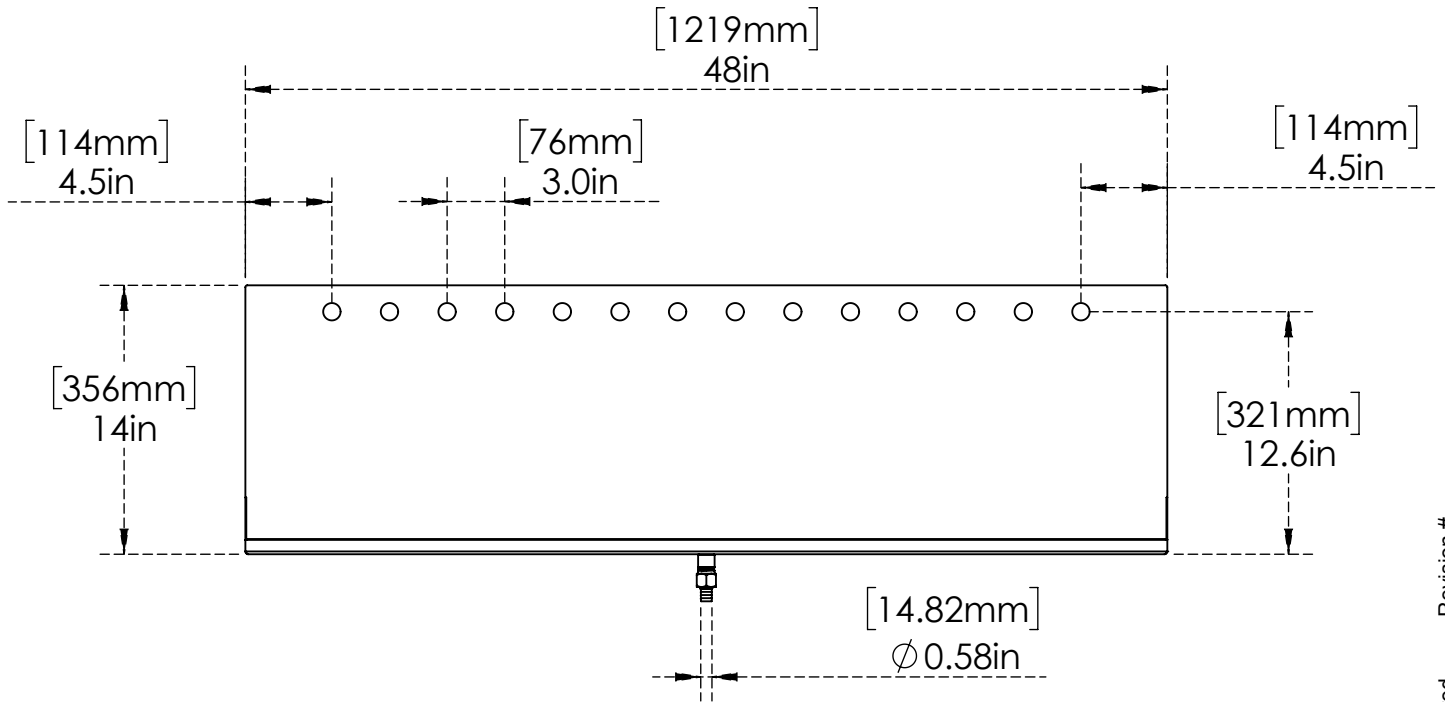

## Shank Mounted Drip Tray

48" x 6" x 14" Shank Mounted Drip Tray – Brushed  
Stainless – With Drain – 14 Faucets

C4174

- 100% Stainless Steel Shank Mounted Drip Tray Brushed finish
- Included Center mounted nipple for 1/2" drain hose
- Fabricated from 1.2 mm Stainless Steel for Durability & Reliability
- Easily mount to shank using hole on the backsplash
- Removal grill for easy cleaning.

Revision # - -

Copyright © 2017 Krome Dispense. All Rights Reserved

C4174

Finish: Brushed Stainless

**Product Dimensions:-**

Revision # - -  
Copyright © 2017 Krome Dispense. All Rights Reserved

US & Canada :- +1-678 666 2001  
Asia:- +91-9814203010