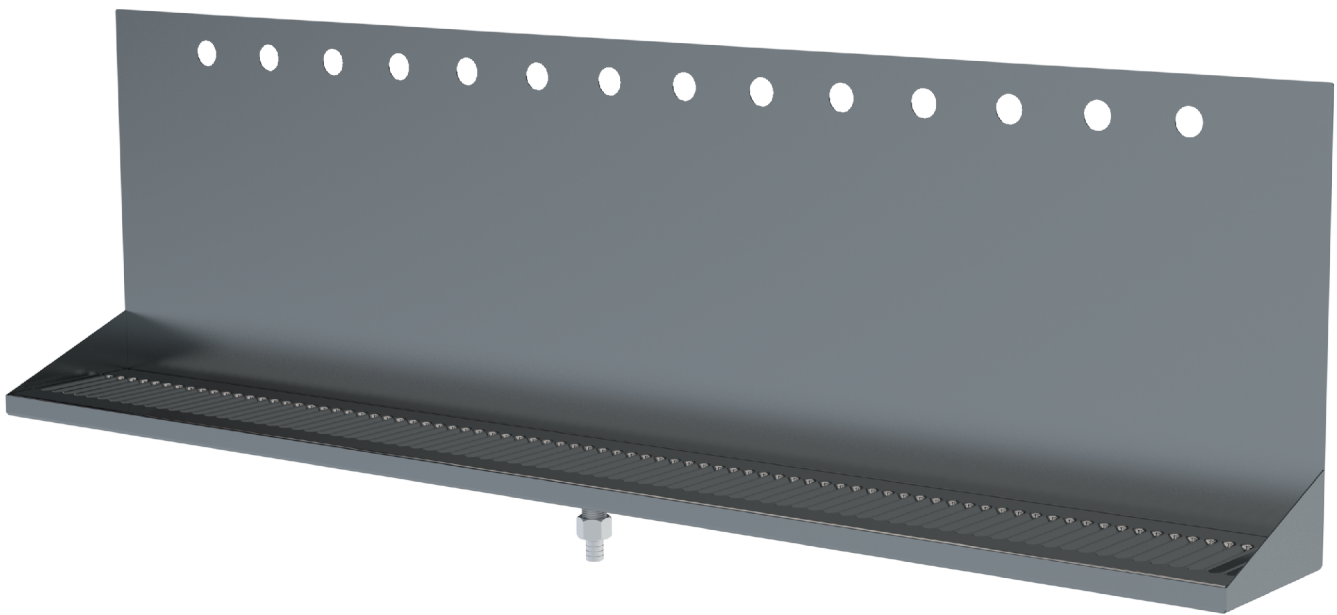

## Shank Mounted Drip Tray

48" x 6" x 14" Shank Mounted Drip Tray – Brushed  
Stainless – With Drain – 14 Faucets

C4174

- 100% Stainless Steel Shank Mounted Drip Tray Brushed finish
- Included Center mounted nipple for 1/2" drain hose
- Fabricated from 1.2 mm Stainless Steel for Durability & Reliability
- Easily mount to shank using hole on the backsplash
- Removal grill for easy cleaning.

Revision # - -

Copyright © 2017 Krome Dispense. All Rights Reserved

C4174

Finish: Brushed Stainless

**Product Dimensions:-**

Revision # - -  
Copyright © 2017 Krome Dispense. All Rights Reserved

US & Canada :- +1-678 666 2001  
Asia:- +91-9814203010