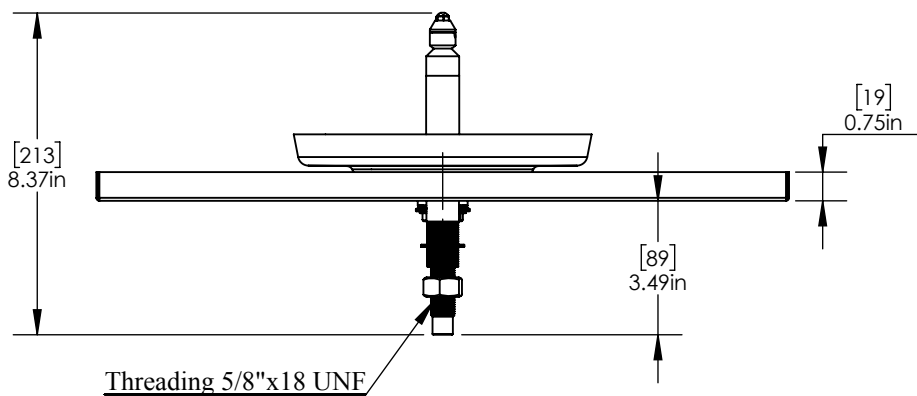

Option Available:-

Part No	Dimensions	Finish
C4324	24" L x 8" W	Brushed Stainless

Product Dimensions:-

Copyright © 2017 Krome Dispense. All Rights Reserved Revision # 1 - -

US & Canada :- +1-678 666 2001

Asia:- +91-9814203010