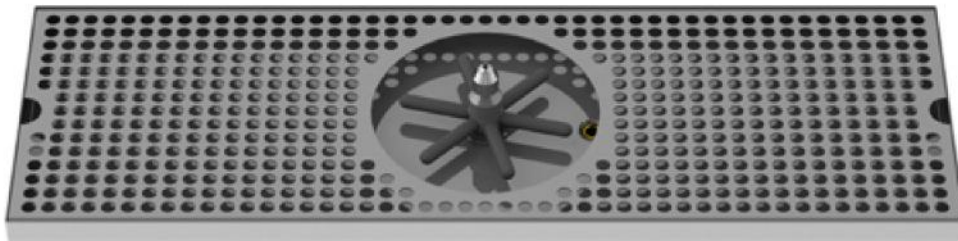

- 100% Stainless Steel Center Spray Glass Rinser Drip Tray Brushed Finish
- Rinse with cold water before pour Wet Glass, Pours better.
- Fabricated from 1.2 mm Stainless Steel for Durability & Reliability
- Removable grill for easy manual cleaning

C4318

Brushed Stainless

NSF Certified
(Rinser Only)

US & Canada :- +1-678 666 2001

Asia:- +91-9814203010

Krome Dispense reserves the right to make revisions to product specifications without any notice
For most updated specification sheet , go to www.kromedispense.com

Option Available:-

Part No	Dimensions	Finish
C4324	24" L x 8" W	Brushed Stainless

Product Dimensions:-

Copyright © 2017 Krome Dispense. All Rights Reserved Revision # 1 - -

US & Canada :- +1-678 666 2001

Asia:- +91-9814203010