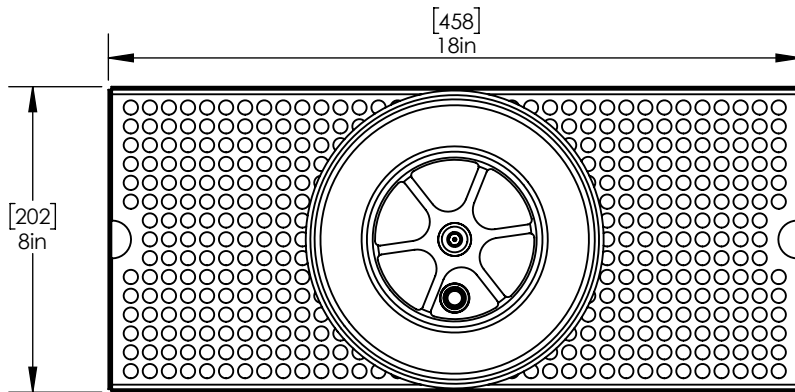

Option Available:-

Part No	Dimensions	Finish
C4324	24" L x 8" W	Brushed Stainless

Product Dimensions:-

Copyright © 2017 Krome Dispense. All Rights Reserved Revision # 1 - -

US & Canada :- +1-678 666 2001

Asia:- +91-9814203010