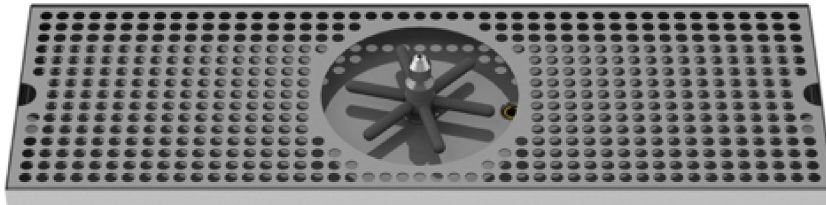

- 100% Stainless Steel Center Spray Glass Rinser Drip Tray Brushed Finish
- Rinse with cold water before pour Wet Glass, Pours better.
- Fabricated from 1.2 mm Stainless Steel for Durability & Reliability
- Removable grill for easy manual cleaning

C4324

Brushed Stainless

Option Available:-

Part No	Dimensions	Finish
C4318	18" L x 8" W	Brushed Stainless

Product Dimensions:-

Copyright © 2017 Krome Dispense. All Rights Reserved Revision # 1 - -

US & Canada :- +1-678 666 2001