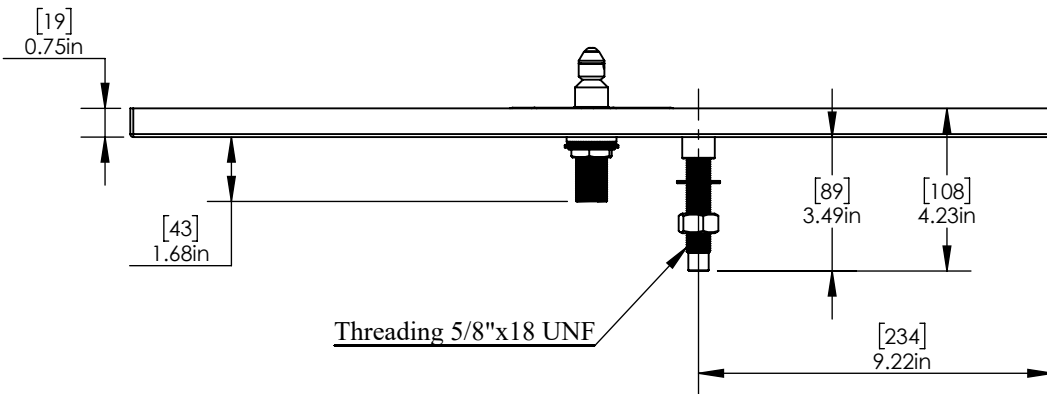

- 100% Stainless Steel Center Spray Glass Rinser Drip Tray Brushed Finish
- Rinse with cold water before pour Wet Glass, Pours better.
- Fabricated from 1.2 mm Stainless Steel for Durability & Reliability
- Removable grill for easy manual cleaning

C4324

Brushed Stainless

Option Available:-

Part No	Dimensions	Finish
C4318	18" L x 8" W	Brushed Stainless

Product Dimensions:-

Copyright © 2017 Krome Dispense. All Rights Reserved Revision # 1 - -

US & Canada :- +1-678 666 2001