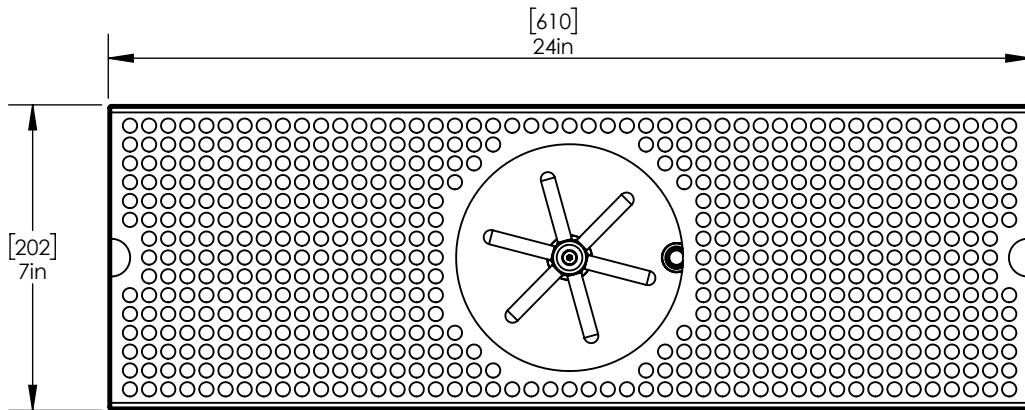

- 100% Stainless Steel Center Spray Glass Rinser Drip Tray Brushed Finish
- Rinse with cold water before pour Wet Glass, Pours better.
- Fabricated from 1.2 mm Stainless Steel for Durability & Reliability
- Removable grill for easy manual cleaning

C4324

Brushed Stainless

Option Available:-

Part No	Dimensions	Finish
C4318	18" L x 8" W	Brushed Stainless

Product Dimensions:-

Copyright © 2017 Krome Dispense. All Rights Reserved Revision # 1 - -

US & Canada :- +1-678 666 2001