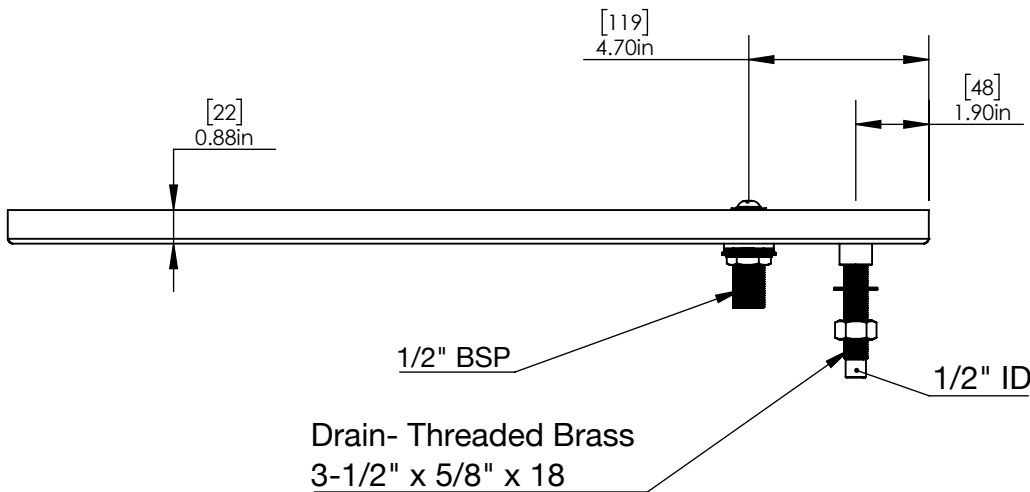

Options Available

Part Number	Dimensions	Finish
C359	20" L x 7" W	Brushed Stainless
C461	30" L x 7" W	Brushed Stainless
C462	36" L X 7" W	Brushed Stainless
C463	45" L X 7" W	Brushed Stainless

Product Dimensions:-

Top View

Front View

Side View

Copyright © 2017 Krome Dispense. All Rights Reserved Revision # 03 - - -

US & Canada :- +1-678 666 2001

Asia:- +91-9814203010

Krome Dispense reserves the right to make revisions to product specifications without any notice

For most updated specification sheet , go to www.kromedispense.com