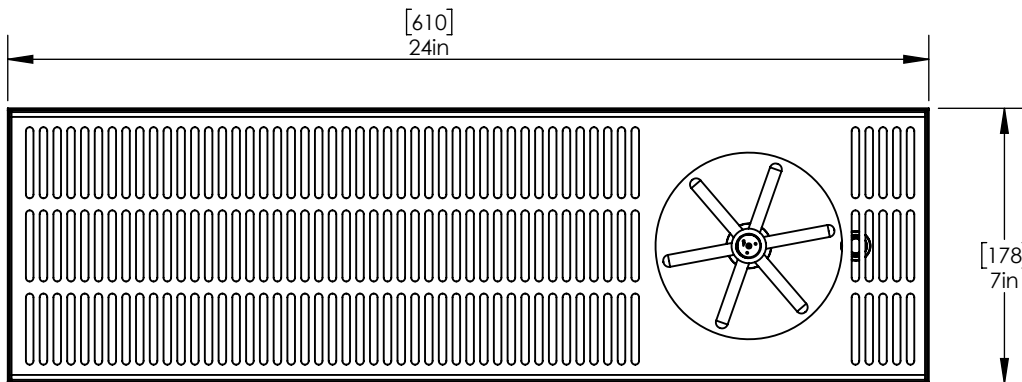

Options Available

Part Number	Dimensions	Finish
C359	20" L x 7" W	Brushed Stainless
C461	30" L x 7" W	Brushed Stainless
C462	36" L X 7" W	Brushed Stainless
C463	45" L X 7" W	Brushed Stainless

Product Dimensions:-

Top View