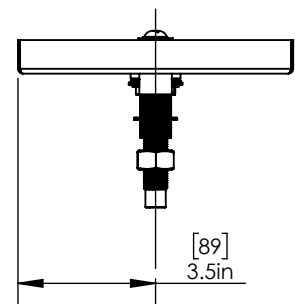

## Options Available

Part Number	Dimensions	Finish
C359	20" L x 7" W	Brushed Stainless
C461	30" L x 7" W	Brushed Stainless
C462	36" L X 7" W	Brushed Stainless
C463	45" L X 7" W	Brushed Stainless

## Product Dimensions:-

**Top View**

**Front View**

**Side View**

Copyright © 2017 Krome Dispense. All Rights Reserved Revision # 03 - - -

US & Canada :- +1-678 666 2001

Asia:- +91-9814203010

Krome Dispense reserves the right to make revisions to product specifications without any notice