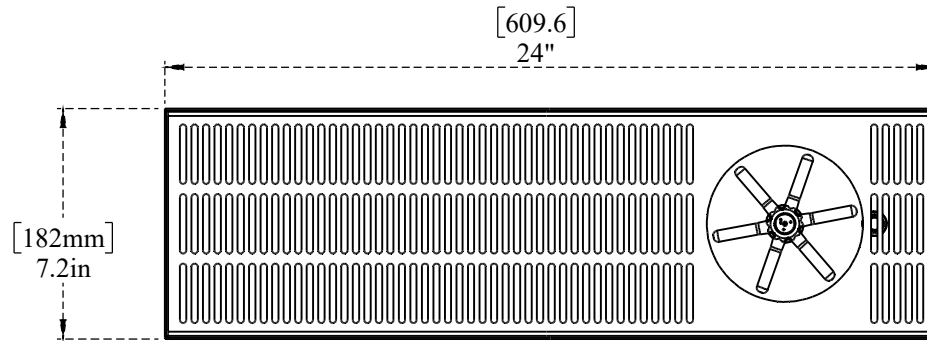

PART NO.- C460 Line Drawing

TITLE- 24"x7.2" Side Spray Rinser Tray Assembly Line Dwg

Note:- Information provided for reference only.

All Dimensions are in inches, mm (in bracket)