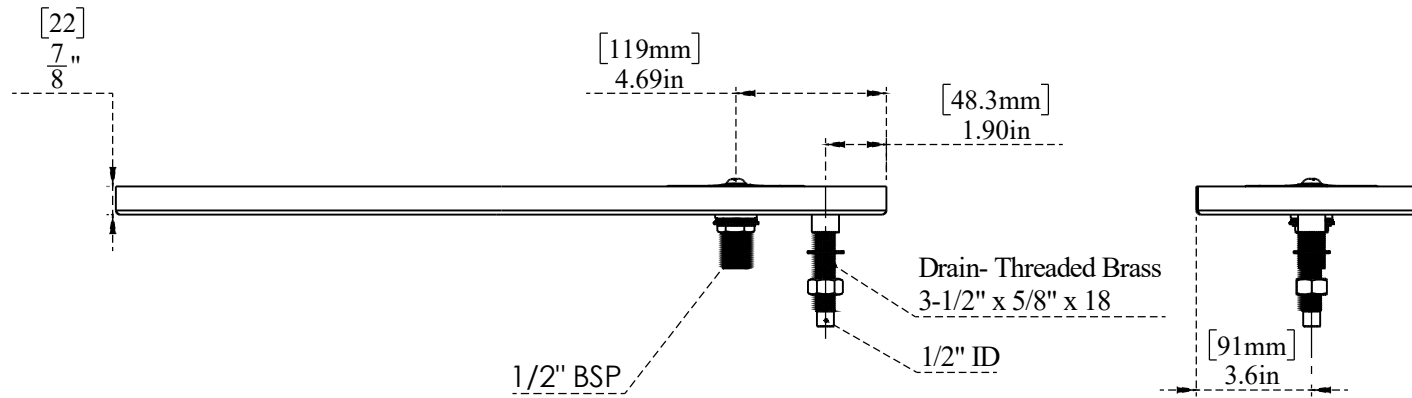

PART NO.- C460 Line Drawing

TITLE- 24"x7.2" Side Spray Rinser Tray Assembly Line Dwg

Note:- Information provided for reference only.

All Dimensions are in inches, mm (in bracket)