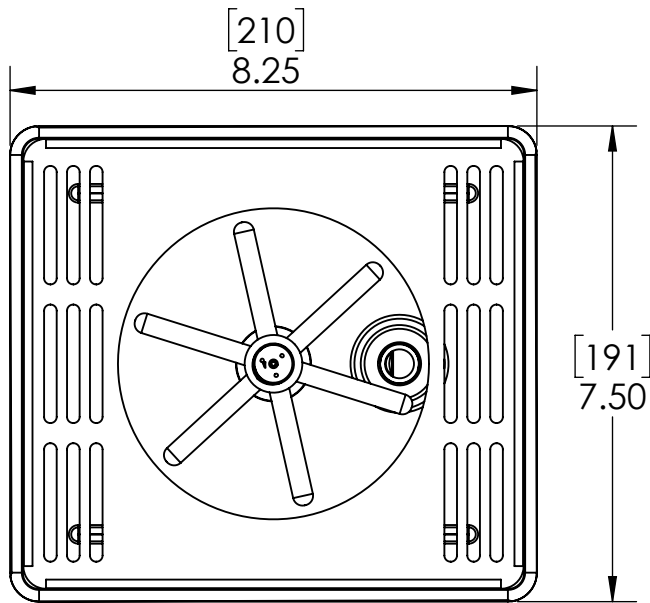

## Options Available

Part Number	Dimensions	Finish
C465	10" L x 7" W	Brushed Stainless
C466	15" L x 7" W	Brushed Stainless

## Product Dimensions:-

Drain - Threaded  
1/2" x 14 BSP

Drain - Threaded Brass  
3-1/2" x 5/8" x 18

Copyright © 2017 Krome Dispense. All Rights Reserved. Revision # 02

US & Canada :- +1-678 666 2001

Asia:- +91-9814203010