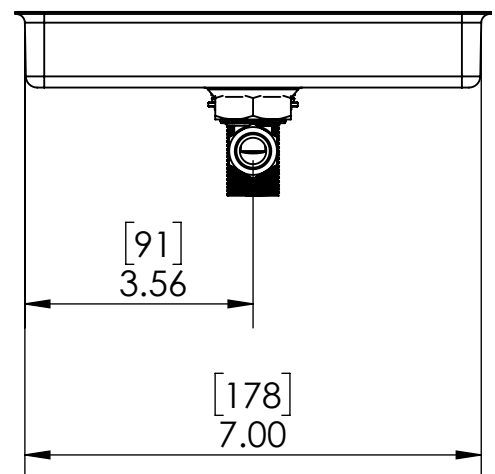

## Options Available

Part Number	Dimensions	Finish
C465	10" L x 7" W	Brushed Stainless
C466	15" L x 7" W	Brushed Stainless

## Product Dimensions:-

Drain - Threaded  
1/2" x 14 BSP

Drain - Threaded Brass  
3-1/2" x 5/8" x 18

Copyright © 2017 Krome Dispense. All Rights Reserved. Revision # 02

US & Canada :- +1-678 666 2001

Asia:- +91-9814203010