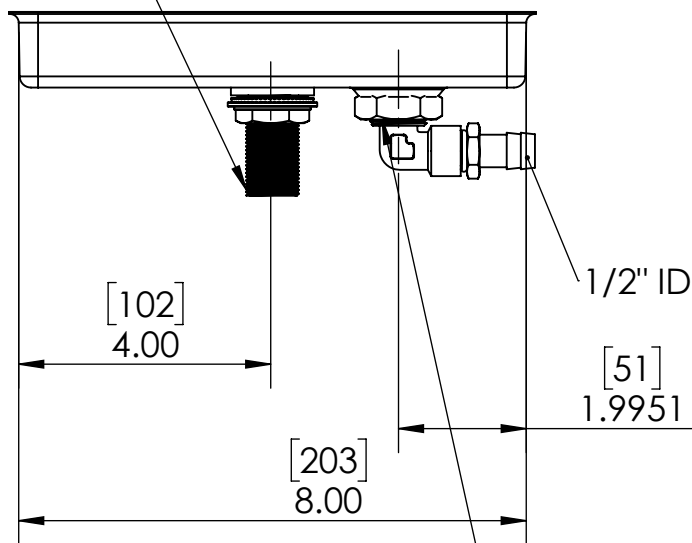

## Options Available

Part Number	Dimensions	Finish
C465	10" L x 7" W	Brushed Stainless
C466	15" L x 7" W	Brushed Stainless

## Product Dimensions:-

Drain - Threaded  
1/2" x 14 BSP

Drain - Threaded Brass  
3-1/2" x 5/8" x 18

Copyright © 2017 Krome Dispense. All Rights Reserved. Revision # 02

US & Canada :- +1-678 666 2001

Asia:- +91-9814203010