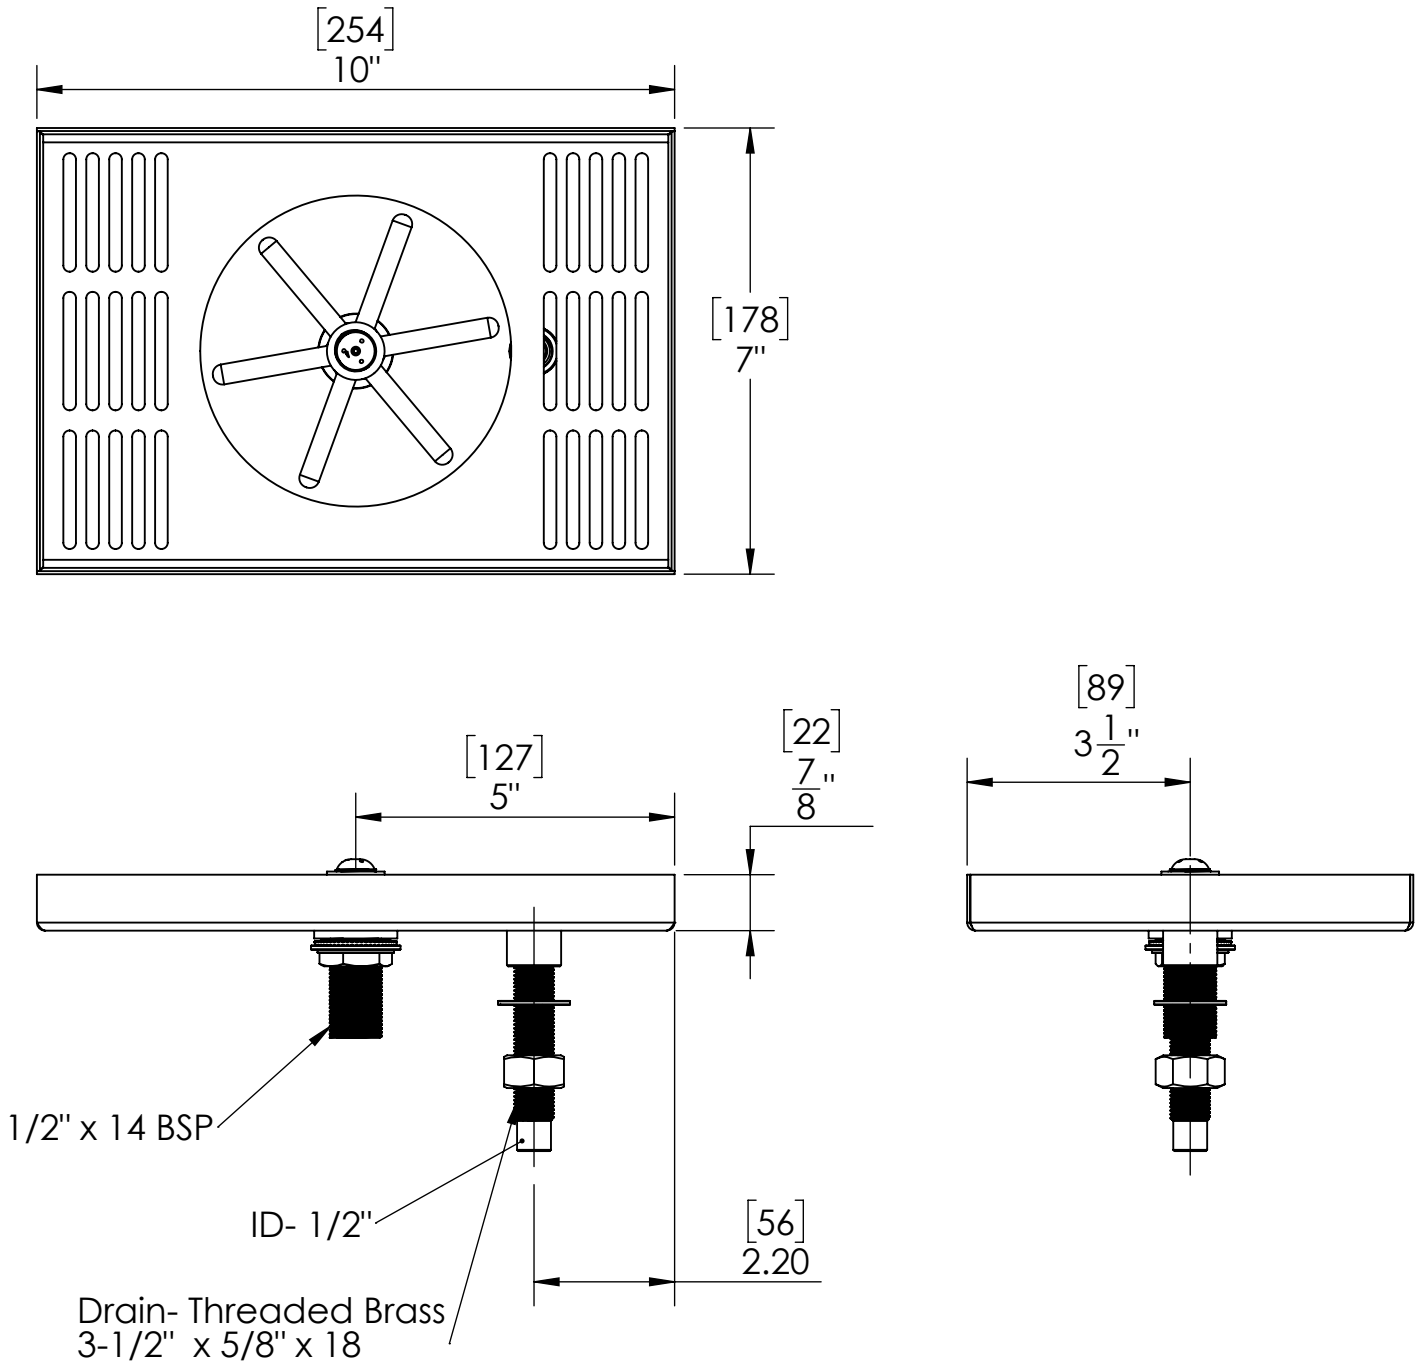

Options Available

Part Number	Dimensions	Finish
C464	8" L x 7" W	Brushed Stainless
C466	15" L x 7" W	Brushed Stainless

Product Dimensions:-

Copyright © 2017 Krome Dispense. All Rights Reserved. Revision # 02

US & Canada :- +1-678 666 2001

Asia:- +91-9814203010

Krome Dispense reserves the right to make revisions to product specifications without any notice

For most updated specification sheet , go to www.kromedispense.com