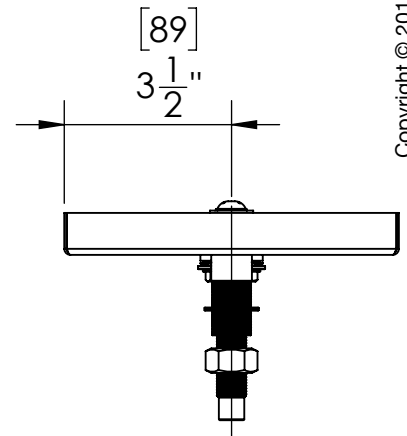

For most updated specification sheet , go to www.kromedispense.com

Options Available

Part Number	Dimensions	Finish
C464	8" L x 7" W	Brushed Stainless
C465	10" L x 7" W	Brushed Stainless

Product Dimensions:-