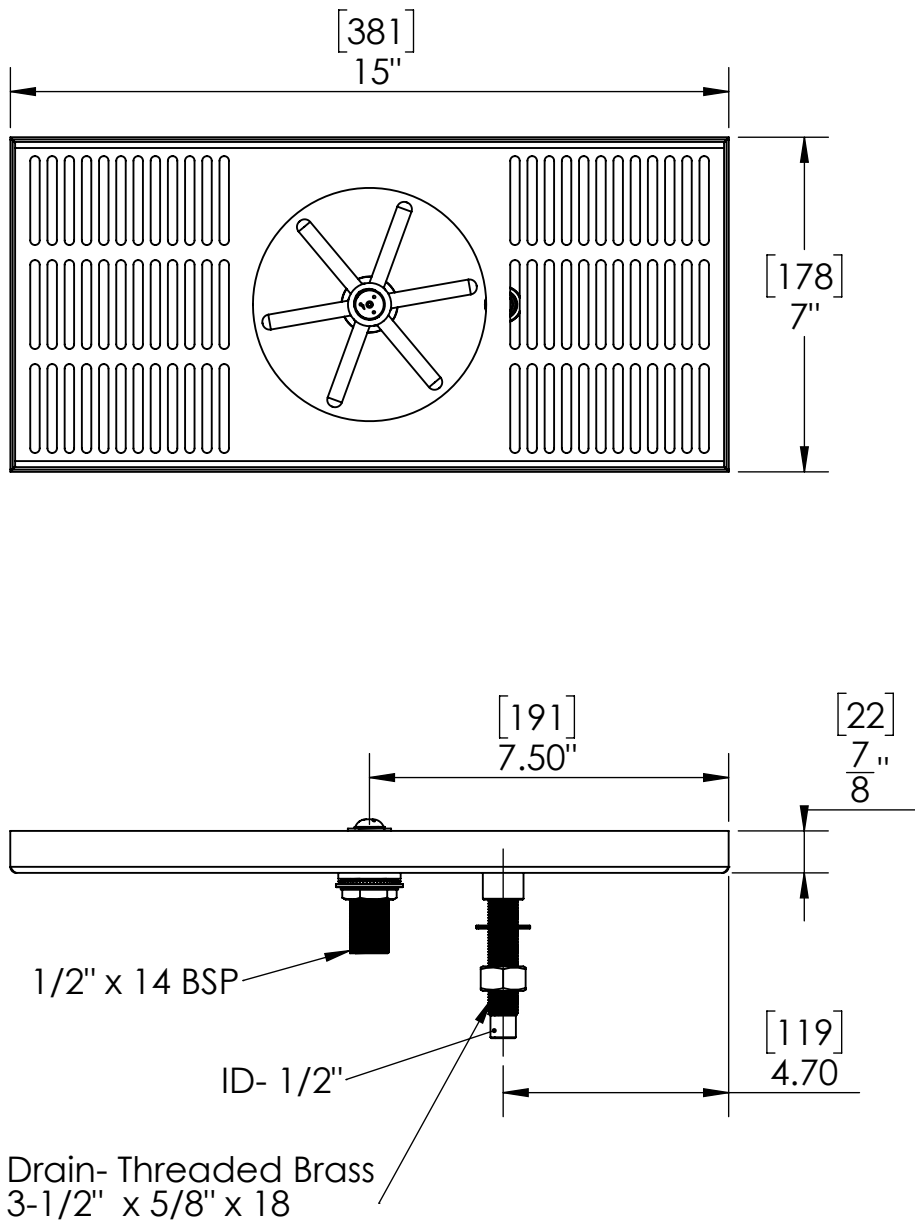

- 100% Stainless Steel Center Spray Glass Rinser Drip Tray Brushed Finish
- Rinse with cold water before pour Wet Glass, Pours better.
- Fabricated from 1.2 mm Stainless Steel for Durability & Reliability
- Removable grill for easy manual cleaning

For most updated specification sheet , go to www.kromedispense.com

Options Available

Part Number	Dimensions	Finish
C464	8" L x 7" W	Brushed Stainless
C465	10" L x 7" W	Brushed Stainless

Product Dimensions:-