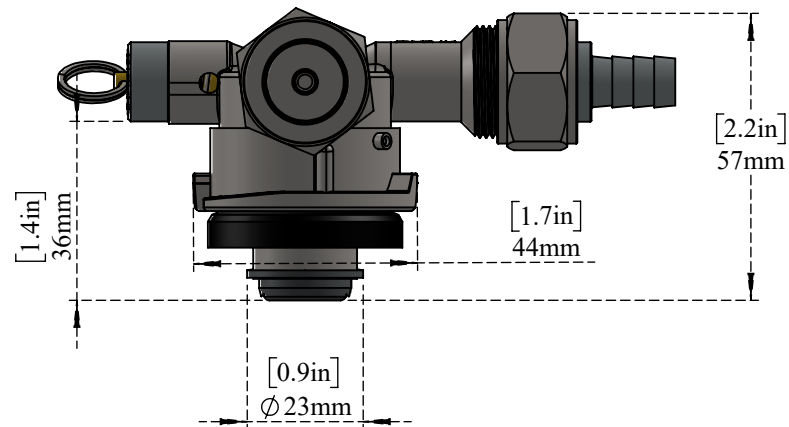

PART NO.-

C4999 Line drawing

TITLE-

Low Profile D System Keg Coupler with-5/8" Thread

Krome
dispense

Note:- Information provided for reference only.

* This document and the information thereon is the property of Krome Dispense Pvt Ltd. & its subsidiaries. Any reproduction in part or as a whole without the written permission of Krome Dispense Pvt Ltd. is prohibited.