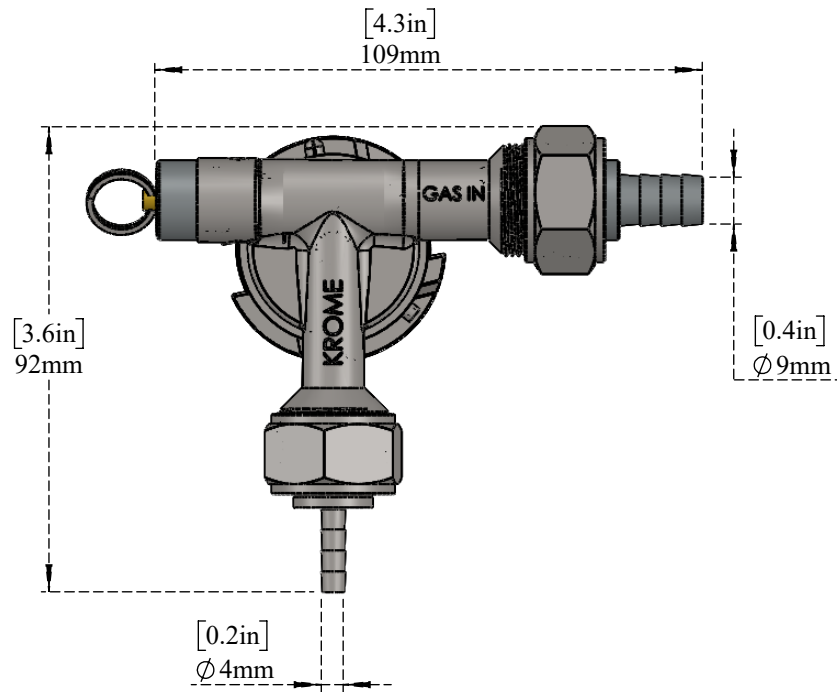

PART NO.-

C4999 Line drawing

TITLE-

Low Profile D System Keg Coupler with-5/8" Thread

Krome
dispense

Note:- Information provided for reference only.

* This document and the information thereon is the property of Krome Dispense Pvt Ltd. & its subsidiaries. Any reproduction in part or as a whole without the written permission of Krome Dispense Pvt Ltd. is prohibited.