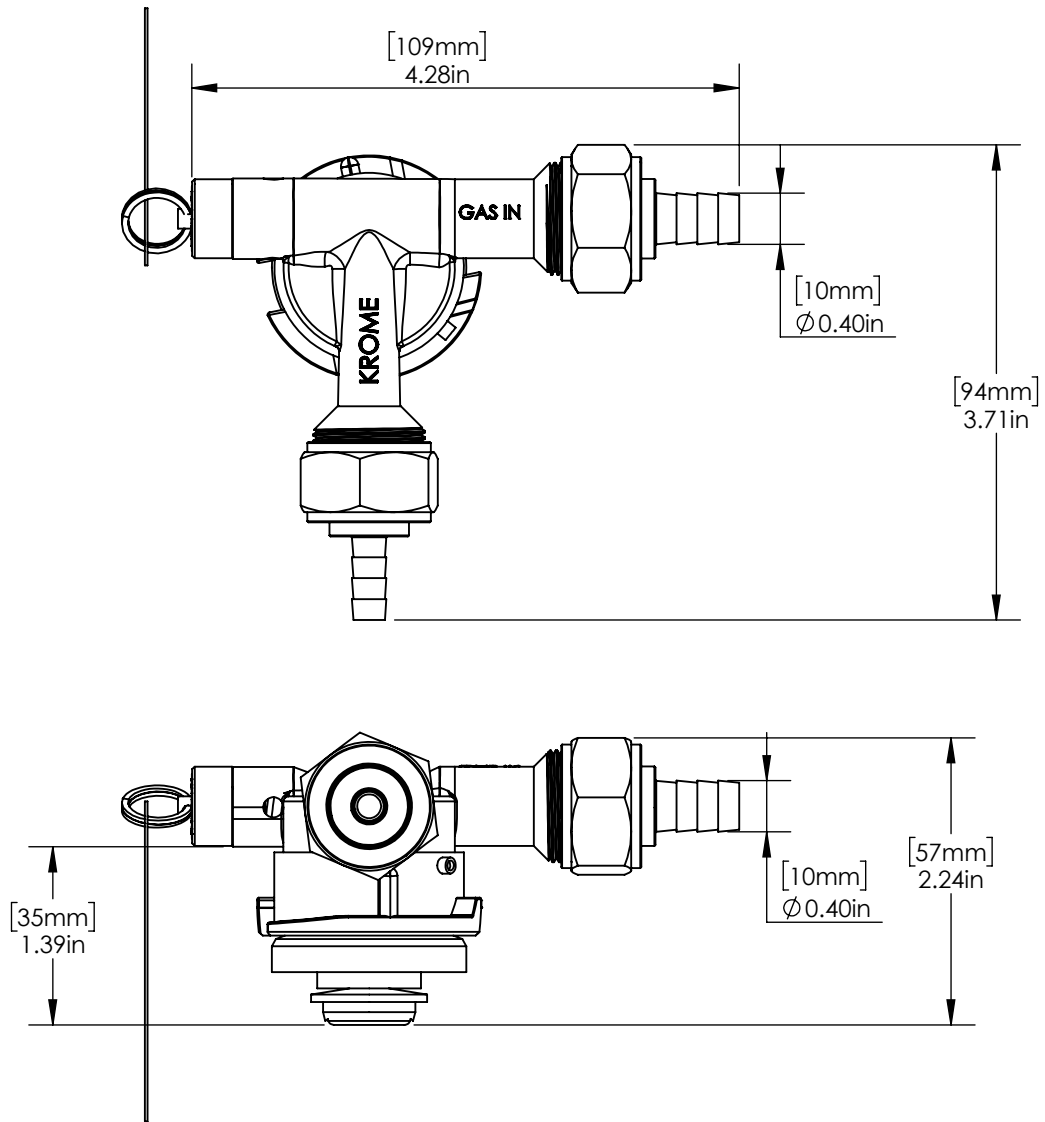

Product Dimensions:

Option Available: No Option Available

US & Canada :- +1-678 666 2001
Asia:- +91-9814203010

Krome Dispense reserves the right to make revisions to product specifications without any notice
For most updated specification sheet , go to www.kromedispense.com