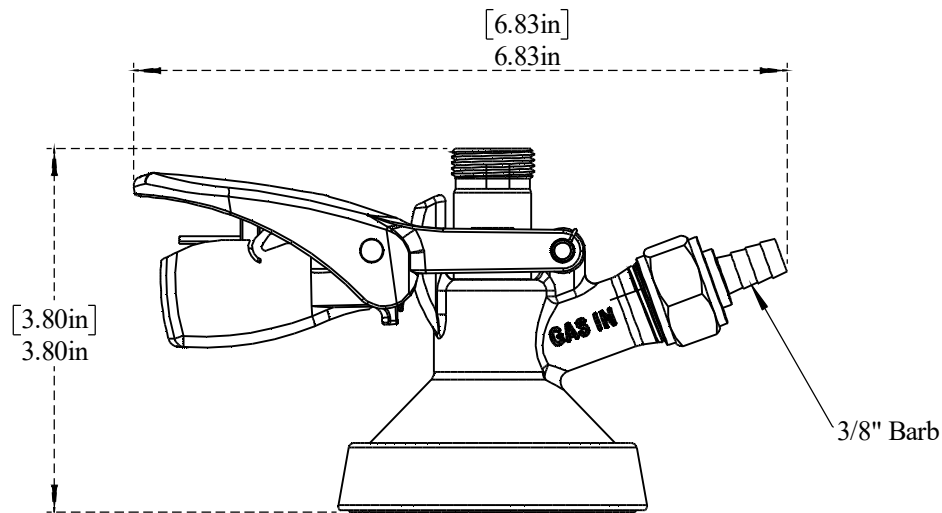

PART NO.-

C5001 Line Drawing

TITLE-

G System Coupler (US Style) Line Drawing

Note:- Information provided for reference only.

* This document and the information thereon is the property of Krome Dispense Pvt Ltd. & its subsidiaries. Any reproduction in part or as a whole without the written permission of Krome Dispense Pvt Ltd. is prohibited.

All dimensions are in inches, mm (in bracket)