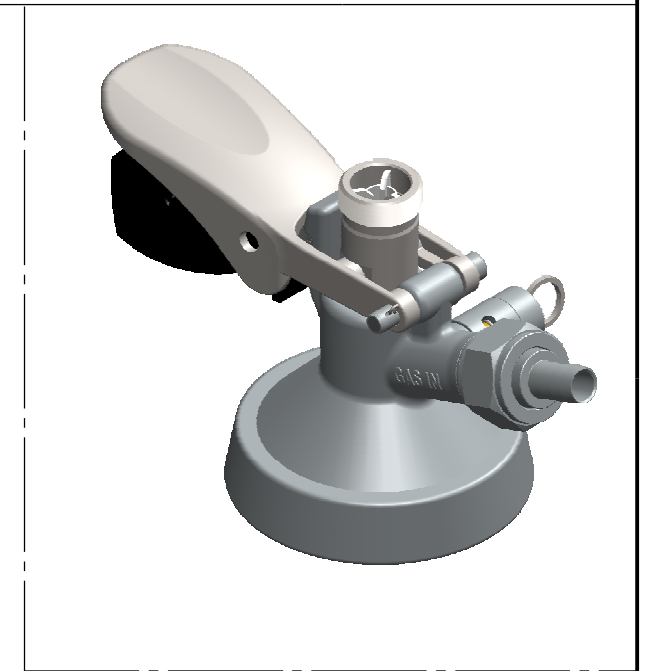

PART NO.-

C5001 Line Drawing

TITLE-

G System Coupler (US Style) Line Drawing

Note:- Information provided for reference only.

* This document and the information thereon is the property of Krome Dispense Pvt Ltd. & its subsidiaries. Any reproduction in part or as a whole without the written permission of Krome Dispense Pvt Ltd. is prohibited.

All dimensions are in inches, mm (in bracket)