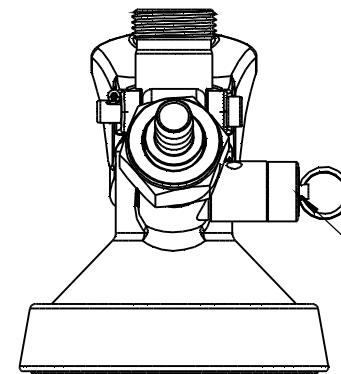

PART NO.-

C5001 Line Drawing

TITLE-

G System Coupler (US Style) Line Drawing

Note:- Information provided for reference only.

* This document and the information thereon is the property of Krome Dispense Pvt Ltd. & its subsidiaries. Any reproduction in part or as a whole without the written permission of Krome Dispense Pvt Ltd. is prohibited.

All dimensions are in inches, mm (in bracket)