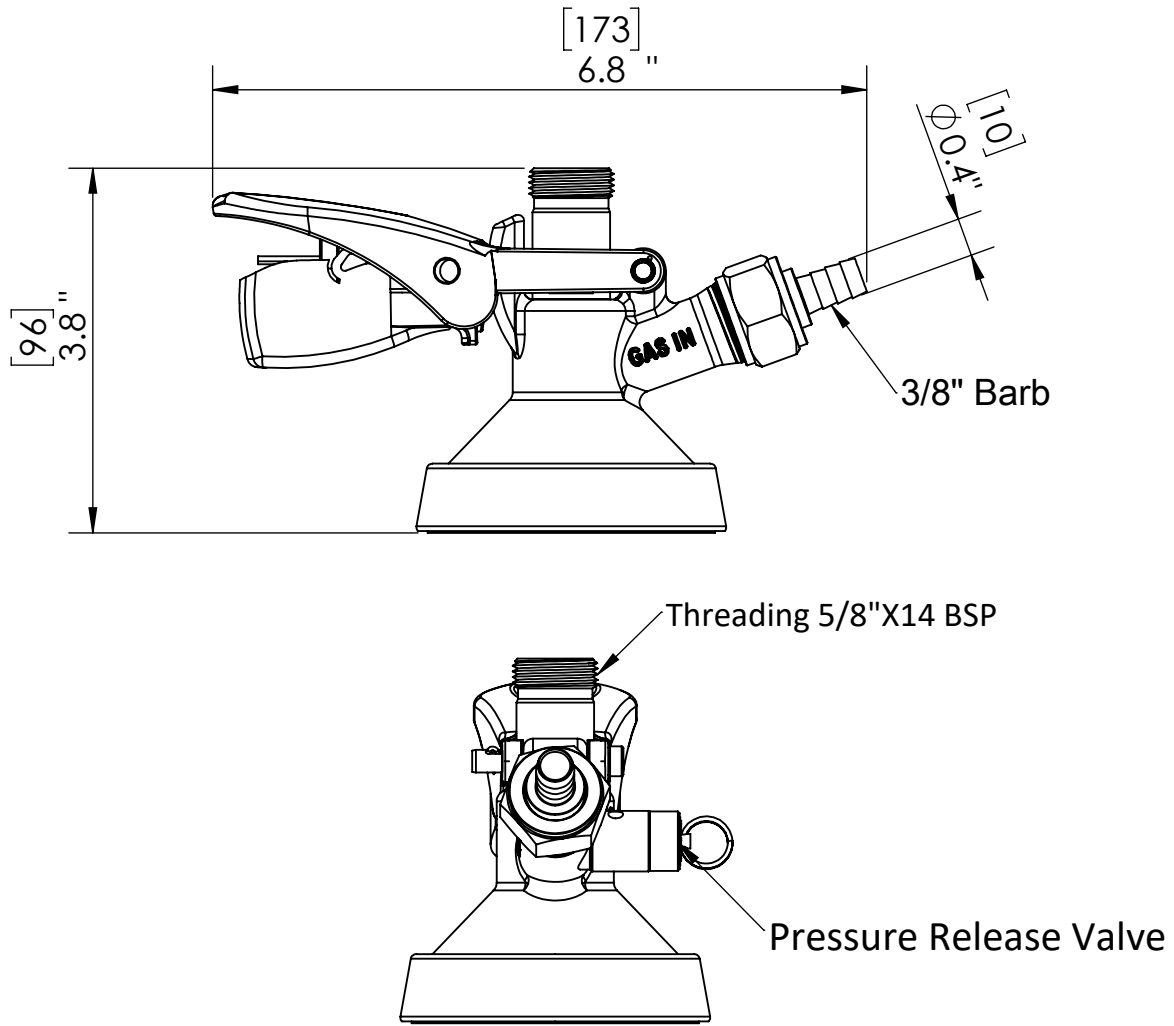

Features & Benefits:

- Chrome Plated Brass Body improved Durability, offers you long lasting performance
- Solid Stainless Steel 304 Probe
- Features a 60-psi pressure relief valve
- Fits G System Keg Valves
- With New Eagle Handle, Sturdy Design work more comfortable for operators

Product Dimensions:

Options Available:

Part Number	Probe Material	PRV	Handle
C715	SS 304	Yes	Eagle

US & Canada :- +1-678 666 2001
 Asia:- +91-9814203010

Krome Dispense reserves the right to make revisions to product specifications without any notice
 For most updated specification sheet , go to www.kromedispense.com